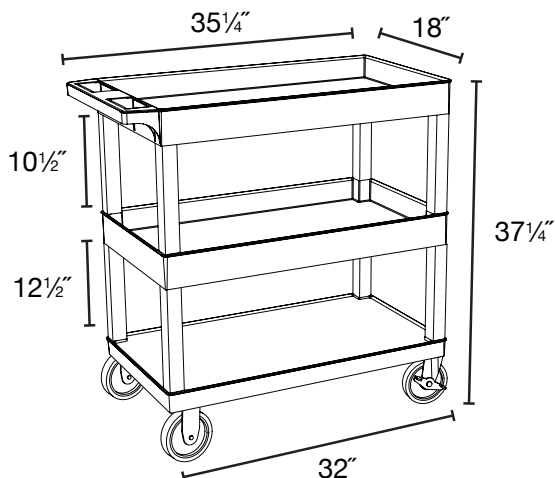

***Luxor EC112HD-G 32" x 18"
High Capacity Gray 2-Tub/1-
Flat Bottom Shelf Utility Cart***

Sell Sheet

Provided by

MyBinding.com

When Image Matters.

Call Us at 1-800-944-4573

Plastic Heavy Duty Utility Cart

EC112HD
35 $\frac{1}{4}$ "W x 18"D x 37 $\frac{1}{4}$ "H

Black

Gray

- Tub shelves are 2 $\frac{1}{2}$ "D
- 33% More capacity than a standard 24"W x 18"D cart
- Has an ergonomic push handle molded into the top shelf
- Four 5" heavy duty casters two with swivel locking brake, two stationary
- Available in black or gray
- Molded plastic shelves and legs won't stain, scratch, dent or rust
- Maximum weight capacity of 500lbs (evenly distributed)