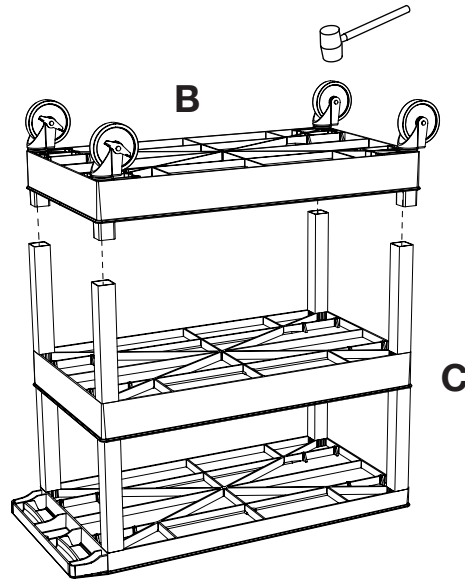

Luxor EC211-B 32" x 18"
Black 1-Flat/2-Tub Bottom
Shelf Utility Cart

Instruction Manual

Provided by

MyBinding.com
When Image Matters.

Call Us at 1-800-944-4573

F x8

E x2

1

2

3

4

5

6