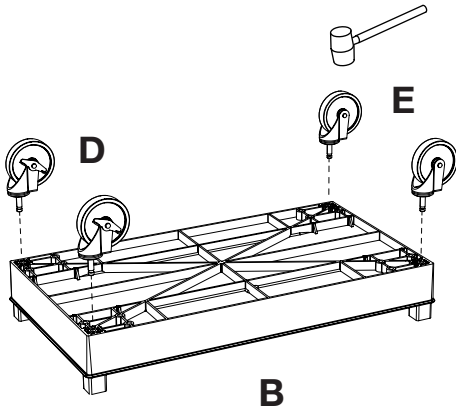

Luxor EC211-B 32" x 18"
Black 1-Flat/2-Tub Bottom
Shelf Utility Cart

Instruction Manual

Provided by

MyBinding.com
When Image Matters.

Call Us at 1-800-944-4573

F x8

E x2

1