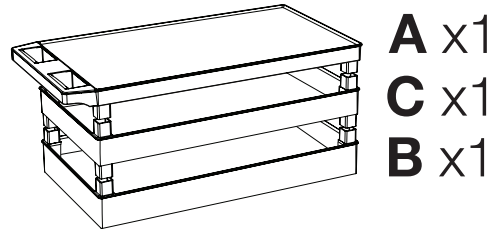

Luxor EC211-B 32" x 18"
Black 1-Flat/2-Tub Bottom
Shelf Utility Cart

Instruction Manual

Provided by

MyBinding.com
When Image Matters.

Call Us at 1-800-944-4573

F x8

E x2

1