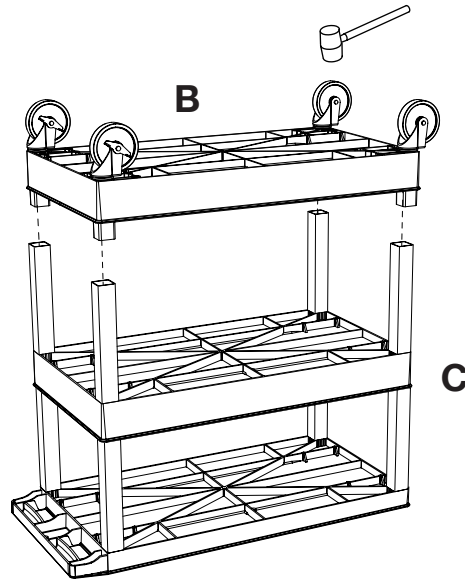

***Luxor EC211-G 32" x 18"***  
***Gray 1-Flat/2-Tub Bottom***  
***Shelf Utility Cart***

Instruction Manual

Provided by

**MyBinding.com**  
When Image Matters.

Call Us at 1-800-944-4573

**F** x8

**D** x2

**E** x2

**1**

**2**

**3**

**4**

**5**

**6**