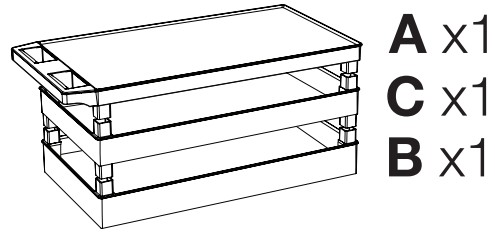

***Luxor EC211-G 32" x 18"***  
***Gray 1-Flat/2-Tub Bottom***  
***Shelf Utility Cart***

Instruction Manual

Provided by

**MyBinding.com**  
When Image Matters.

Call Us at 1-800-944-4573

**F** x8

**D** x2

**E** x2

**1**

**2**

**3**

**4**

**5**

**6**