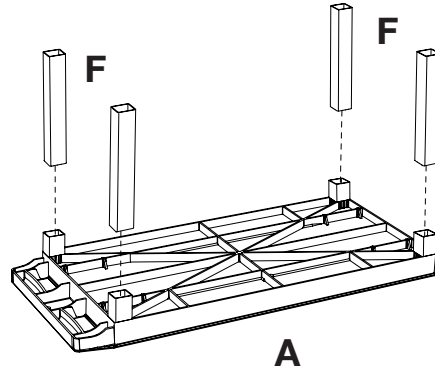

***Luxor EC211-G 32" x 18"***  
***Gray 1-Flat/2-Tub Bottom***  
***Shelf Utility Cart***

Instruction Manual

Provided by

**MyBinding.com**  
When Image Matters.

Call Us at 1-800-944-4573

**F** x8

**D** x2

**E** x2

**1**

**2**

**3**

**4**

**5**

**6**