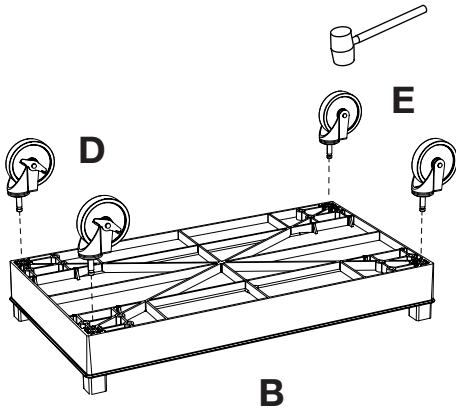

F x8

D x2

E x2

1