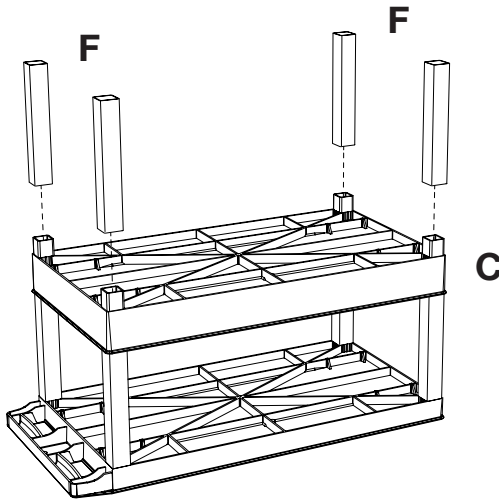

***Luxor EC211-G 32" x 18"***  
***Gray 1-Flat/2-Tub Bottom***  
***Shelf Utility Cart***

Instruction Manual

Provided by

**MyBinding.com**  
When Image Matters.

Call Us at 1-800-944-4573

**F** x8

**D** x2

**E** x2

**1**

**2**

**3**

**4**

**5**

**6**