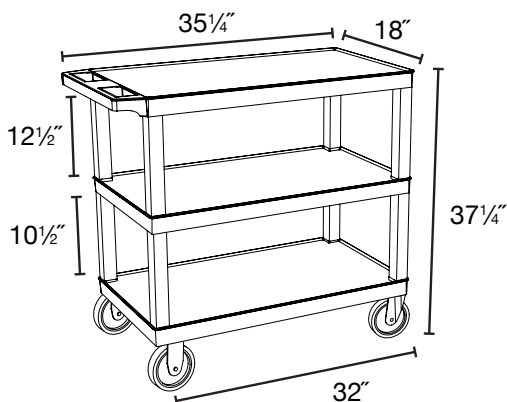

***Luxor EC211-G 32" x 18"
Gray 1-Flat/2-Tub Bottom
Shelf Utility Cart***

Sell Sheet

Provided by

MyBinding.com

When Image Matters.

Call Us at 1-800-944-4573

Plastic Heavy Duty Utility Cart

EC211HD
35 $\frac{1}{4}$ "W x 18"D x 37 $\frac{1}{4}$ "H

Black

Gray

- 33% More capacity than a standard 24"W x 18"D cart
- Measures 35 $\frac{1}{4}$ "W x 18"D x 37 $\frac{1}{4}$ "H (width includes handle) with a clearance between shelves of 10.5" and 12.5" for easy access
- Includes two 2.5" deep tub shelves and one 1.625" high flat shelves of 10.5" and 12.5" for easy access
- Has an ergonomic push handle molded into the top shelf
- Four 5" heavy duty casters two with swivel locking brake, two stationary
- Molded plastic shelves and legs won't stain, scratch, dent or rust
- Maximum weight capacity of 500lbs (evenly distributed)