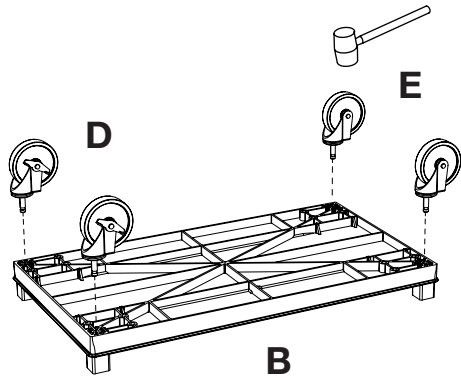

A x1
C x1
B x1

F x8

D x2

E x2

1

2

3

4

5

6