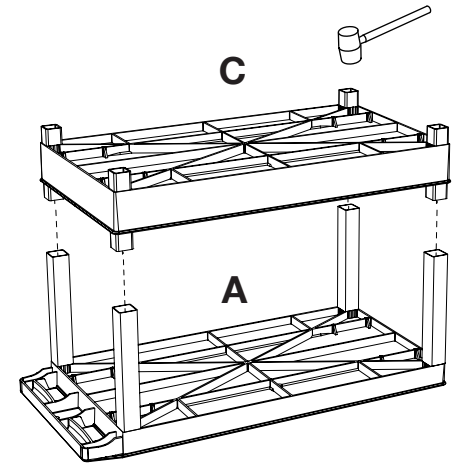

A x1
C x1
B x1

F x8

D x2

E x2

1

2

3

4

5

6