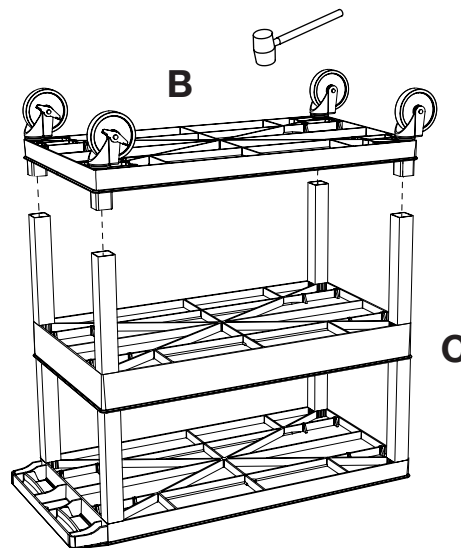

Luxor EC212HD-B 32" x 18"

***High Capacity Black 2-Flat/1-Tub
Middle Shelf Utility Cart***

Instruction Manual

Provided by

MyBinding.com
When Image Matters.

Call Us at 1-800-944-4573

A x1
C x1
B x1

F x8

D x2

E x2

1

2

3

4

5

6