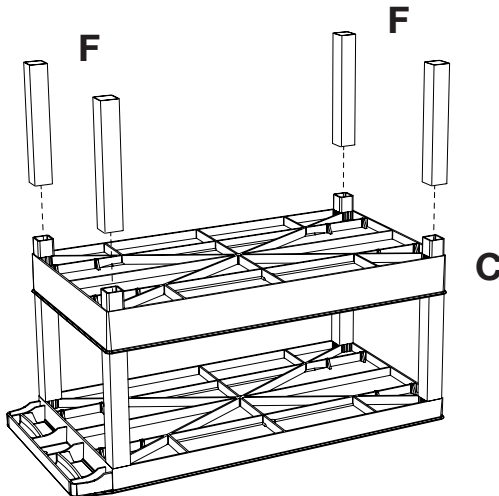

Luxor EC212HD-B 32" x 18"

***High Capacity Black 2-Flat/1-Tub
Middle Shelf Utility Cart***

Instruction Manual

Provided by

MyBinding.com
When Image Matters.

Call Us at 1-800-944-4573

A x1
C x1
B x1

F x8

D x2

E x2

1

2

3

4

5

6