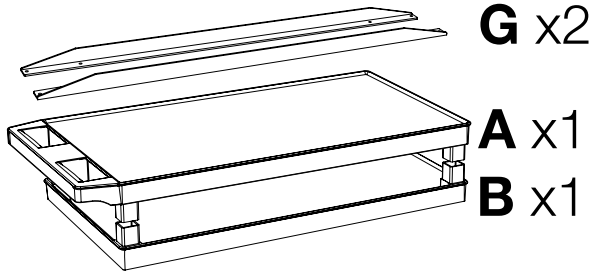

Luxor EC22-G 32" x 18"
Gray 2-Flat Shelf
Utility Cart

Instruction Manual

Provided by

MyBinding.com
When Image Matters.

Call Us at 1-800-944-4573

www.luxorfurn.com
www.hwilson.com

Parts List

Tools Required

- Rubber Mallet
- Phillips Screwdriver

2 Shelf 18 x 32 Tub Cart Instructions w/ Cross Bar Supports

1

2

3

4