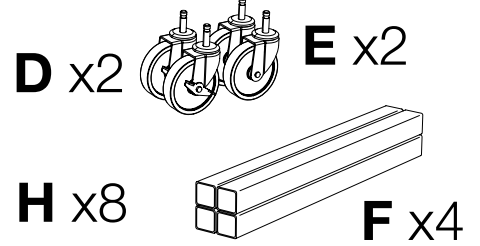

Luxor EC22-G 32" x 18"
Gray 2-Flat Shelf
Utility Cart

Instruction Manual

Provided by

MyBinding.com
When Image Matters.

Call Us at 1-800-944-4573

www.luxorfurn.com
www.hwilson.com

Parts List

Tools Required

- Rubber Mallet
- Phillips Screwdriver

2 Shelf 18 x 32 Tub Cart Instructions w/ Cross Bar Supports

1

2

3

4