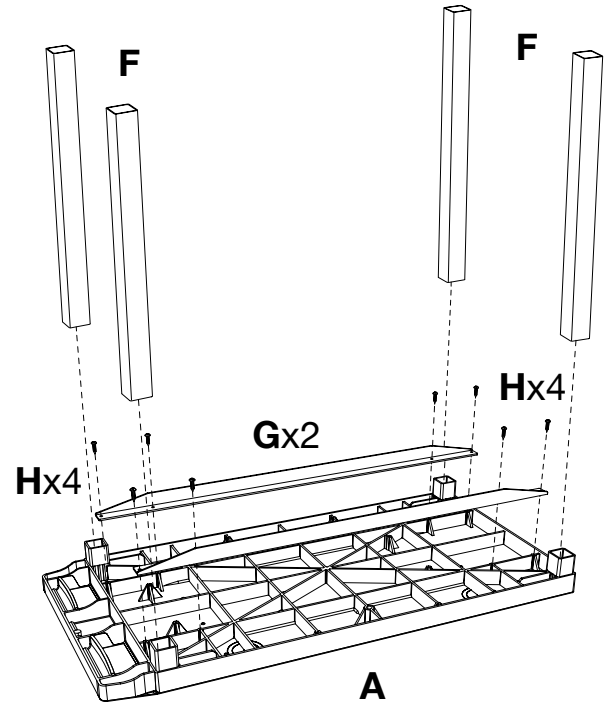

- Rubber Mallet
- Phillips Screwdriver

2 Shelf 18 x 32 Tub Cart Instructions w/ Cross Bar Supports

1

2

3

4