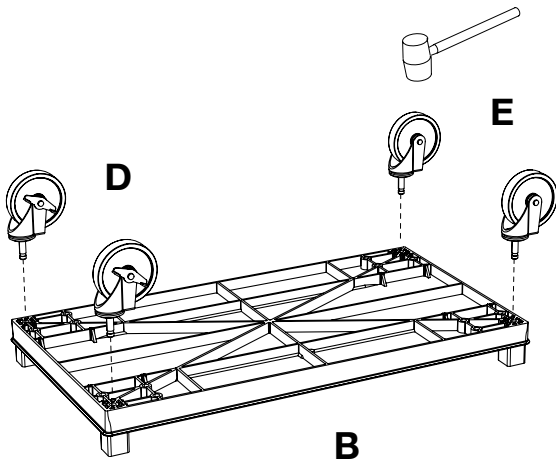

Luxor EC22-G 32" x 18"
Gray 2-Flat Shelf
Utility Cart

Instruction Manual

Provided by

MyBinding.com
When Image Matters.

Call Us at 1-800-944-4573

www.luxorfurn.com
www.hwilson.com

Parts List

Tools Required

- Rubber Mallet
- Phillips Screwdriver

2 Shelf 18 x 32 Tub Cart Instructions w/ Cross Bar Supports

1

2

3

4