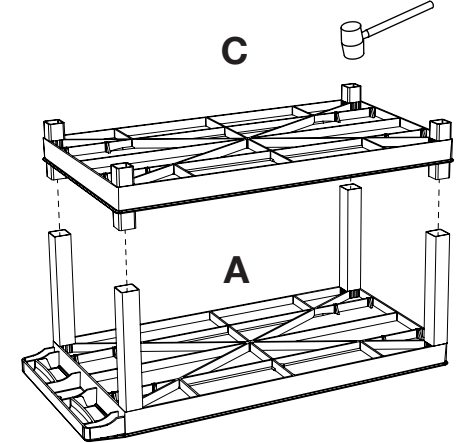

Parts List

3 Flat / Tub Shelf 18 x 32

Cart Instructions

w/ Cross Bar Supports

G x2
A x1
C x1
B x1

D x2

E x2

F x8

H x8

Tools Required

- Rubber Mallet
- Phillips Screwdriver

1

2

3

4

5

6