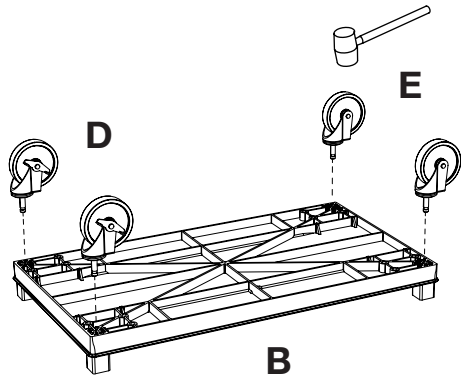

Parts List

3 Flat / Tub Shelf 18 x 32

Cart Instructions

w/ Cross Bar Supports

G x2
A x1
C x1
B x1

D x2

E x2

F x8

H x8

Tools Required

- Rubber Mallet
- Phillips Screwdriver

1

2

3

4

5

6