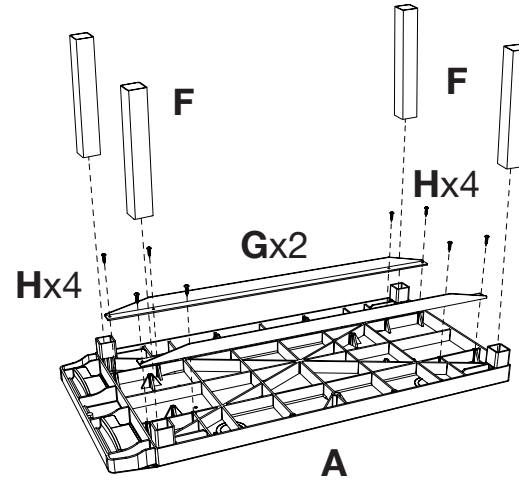

Parts List

3 Flat / Tub Shelf 18 x 32

Cart Instructions

w/ Cross Bar Supports

G x2
A x1
C x1
B x1

D x2

E x2

F x8

H x8

Tools Required

- Rubber Mallet
- Phillips Screwdriver

1

2

3

4

5

6