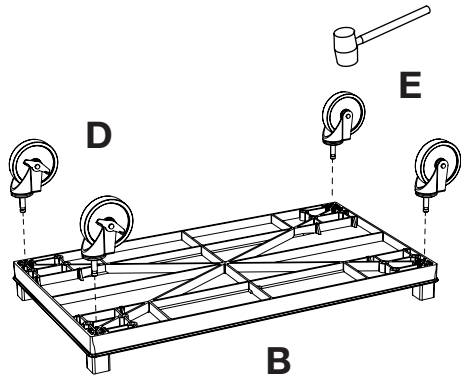

Parts List

3 Flat / Tub Shelf 18 x 32

Cart Instructions

w/ Cross Bar Supports

G x2

A x1

C x1

B x1

D x2

E x2

F x8

H x8

Tools Required

- Rubber Mallet
- Phillips Screwdriver

1

2

3

4

5

6