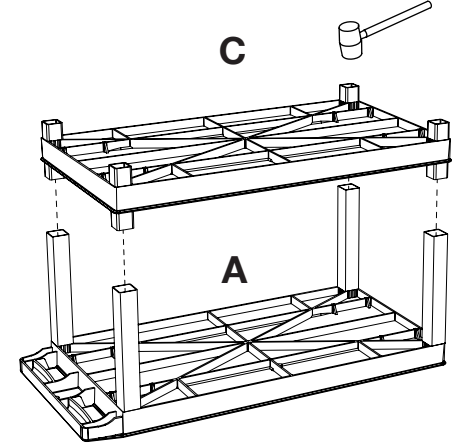

Parts List

3 Flat / Tub Shelf 18 x 32 Cart Instructions

w/ Cross Bar Supports

G x2
A x1
C x1
B x1

Tools Required

- Rubber Mallet
- Phillips Screwdriver

D x2

E x2

F x8

H x8

1

2

3

4

5

6