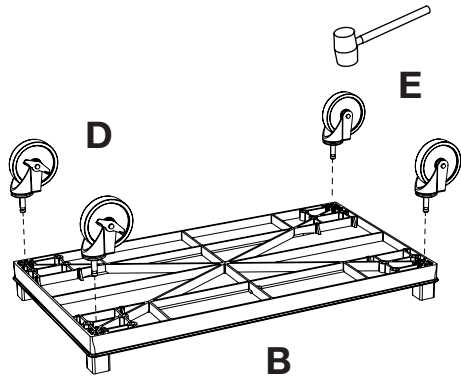

Parts List

3 Flat / Tub Shelf 18 x 32 Cart Instructions

w/ Cross Bar Supports

G x2
A x1
C x1
B x1

Tools Required

- Rubber Mallet
- Phillips Screwdriver

D x2

E x2

F x8

H x8

1

2

3

4

5

6