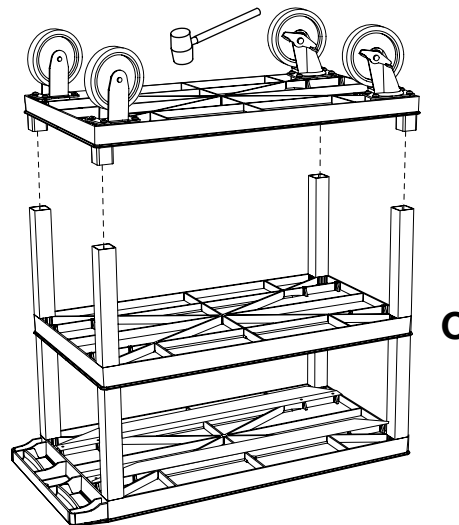

Parts List

G x2
A x1
C x1
B x1

F x8

D x2
E x2

Tools Required

- Rubber Mallet
- Phillips Screwdriver

J x1

K x16   **L** x16   **H** x8

1

2

3

4

5

6