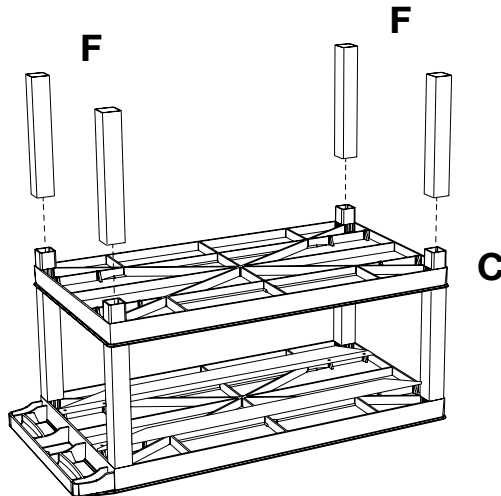

Parts List

G x2
A x1
C x1
B x1

F x8

D x2
E x2

Tools Required

- Rubber Mallet
- Phillips Screwdriver

J x1

K x16   **L** x16   **H** x8

1

2

3

4

5

6