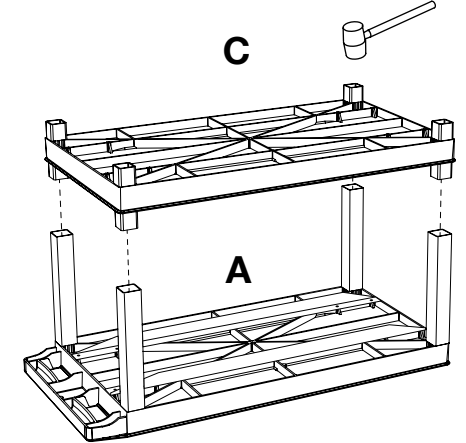

Parts List

G x2
A x1
C x1
B x1

F x8

D x2
E x2

Tools Required

- Rubber Mallet
- Phillips Screwdriver

J x1

K x16   **L** x16   **H** x8

1

2

3

4

5

6