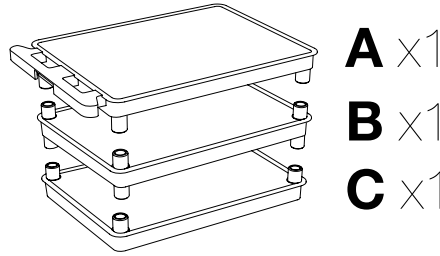

LUXOR

INNOVATIVE WORKSPACE PRODUCT SOLUTIONS

3 Shelf Cart Instructions

Parts List