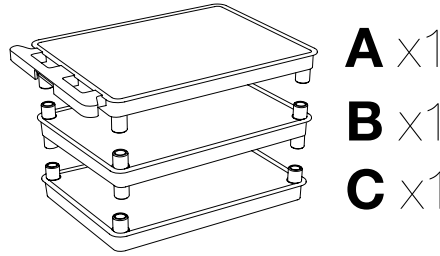

Luxor HE34-RD 34" High Red Molded Plastic 3-Shelf Utility Cart

Instruction Manual

Provided by

MyBinding.com

When Image Matters.

Call Us at 1-800-944-4573

Parts List

Tools Required

- Rubber Mallet

3 Shelf Cart Instructions