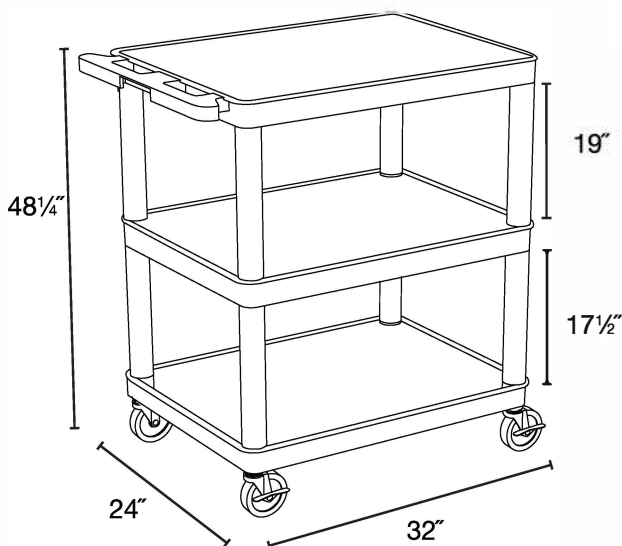

Luxor LE48-B 48.25"
High Black 3-Shelf
Endura A/V Utility Cart

Sell Sheet

Provided by

MyBinding.com

When Image Matters.

Call Us at 1-800-944-4573

Heavy Duty A/V Cart

LE48-B
32"W x 24"D x 48 1/4"H

**MADE IN
USA**

LE48C-B
32"W x 24"D x 48 1/4"H

- Multipurpose utility cart perfect for use with audio/video equipment and more
- Measures 32"W x 24"D x 48 1/4"H
- .25" retaining lip borders flat shelves to ensure minimal sliding
- Includes locking cabinet made from 20-gauge steel with powder coat paint finish, full piano door hinges with a set of two keys
- Cabinet inner dimensions measure 23 1/4"W x 16 3/4"D x 18"H
- Ergonomic push handle molded into the top shelf for optimum comfort
- Four 4" Heavy-Duty non-marring casters, two with locking brake, for mobility and stability
- Molded plastic shelves and legs won't stain, scratch, dent or rust
- Three-outlet surge suppressing 15" cord, grip strips, wire clips and grommet hole
- Maximum weight capacity of 400lbs (evenly distributed)