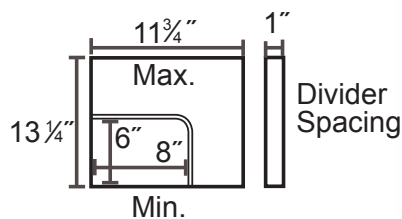

25" W x 13" D x 14.5" H
Weight 33 lbs.

Min/Max Tablet:

- Perfect for Wall-mounted applications as well as desk surface configurations
- Unit comes fully assembled
- Holds up to 16 Tablets
- Mounting hardware for drywall surfaces included supports a maximum evenly distributed weight of 75 lbs.
- Ventilated on two sides allowing air to circulate freely through the unit
- The inside is padded and the dividers are rubber-coated to keep your devices protected
- Includes a 16-outlet 120V/15A horizontal power strip to keep your devices fully charged