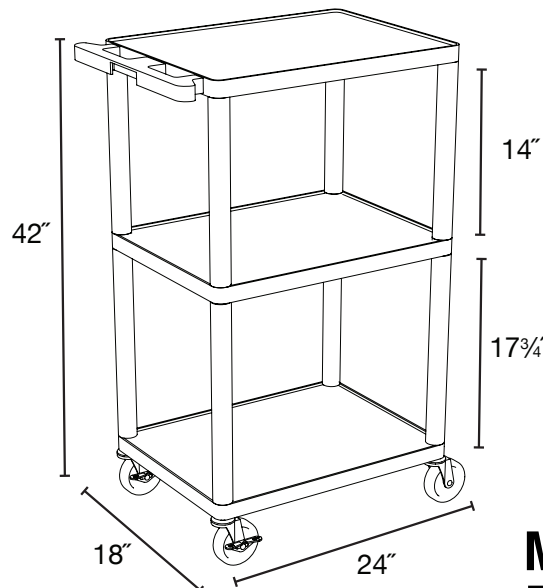

Luxor Endura 42" High Black 3-Shelf A/V Utility Cart with Cabinet and Front Pullout Shelf

Sell Sheet

Provided by

MyBinding.com

When Image Matters.

Call Us at 1-800-944-4573

Heavy Duty A/V Cart

LP42E-B
24"W x 18"D x 42"H

LP42PE-B
24"W x 18"D x 42"H

LP42LE-B
24"W x 18"D x 42"H

LP42CE-B
24"W x 18"D x 42"H

- Multipurpose utility cart perfect for use with audio/video equipment and more
- Measures 24"W x 18"D x 42"H
- .25" retaining lip borders flat shelves to ensure minimal sliding
- Configurations for front pullout shelf, side pullout shelf and cabinet
- Ergonomic push handle molded into the top shelf for optimum comfort
- Four 4" Heavy-Duty non-marring casters, two with locking brake, for mobility and stability
- Molded plastic shelves and legs won't stain, scratch, dent or rust
- Three-outlet surge suppressing 15" cord and cord management system to keep cart clean and organized
- Maximum weight capacity of 400 lbs. (evenly distributed)