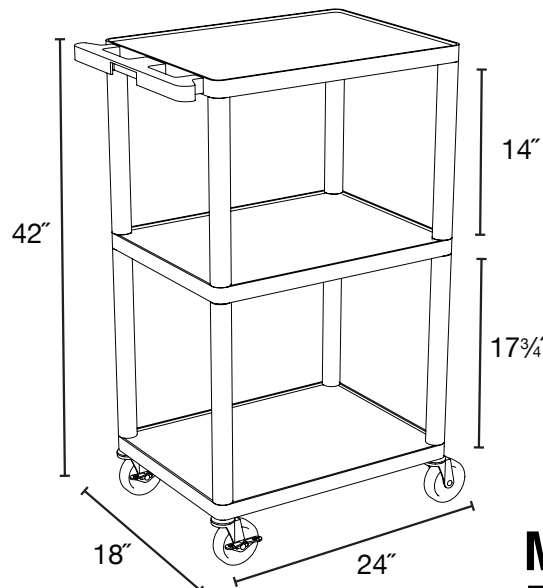

Luxor Endura 42" High Black 3-Shelf A/V Utility Cart with Front Pullout Shelf

Sell Sheet

Provided by

MyBinding.com[®]

When Image Matters.

Call Us at 1-800-944-4573

Heavy Duty A/V Cart

LP42E-B
24"W x 18"D x 42"H

LP42PE-B
24"W x 18"D x 42"H

LP42LE-B
24"W x 18"D x 42"H

LP42CE-B
24"W x 18"D x 42"H

- Multipurpose utility cart perfect for use with audio/video equipment and more
- Measures 24"W x 18"D x 42"H
- .25" retaining lip borders flat shelves to ensure minimal sliding
- Configurations for front pullout shelf, side pullout shelf and cabinet
- Ergonomic push handle molded into the top shelf for optimum comfort
- Four 4" Heavy-Duty non-marring casters, two with locking brake, for mobility and stability
- Molded plastic shelves and legs won't stain, scratch, dent or rust
- Three-outlet surge suppressing 15" cord and cord management system to keep cart clean and organized
- Maximum weight capacity of 400 lbs. (evenly distributed)