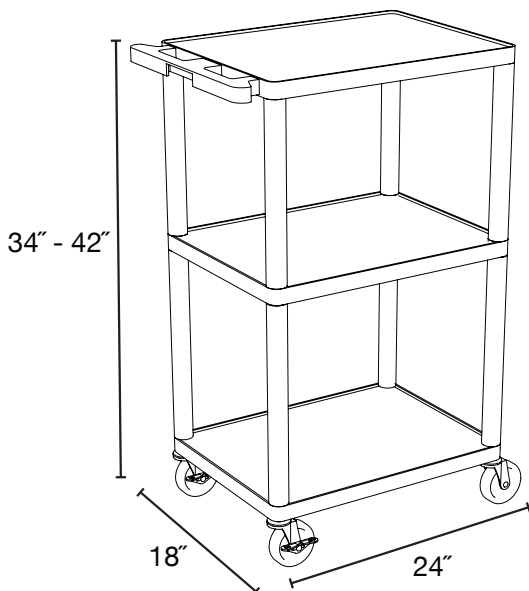

Luxor LPDU0-B Endura 24" x 18" Black Multi-Height A/V Utility Cart (No Outlet)

Sell Sheet

Provided by

MyBinding.com

When Image Matters.

Call Us at 1-800-944-4573

Heavy Duty A/V Cart

LPDUO-B
24"W x 18"D x 34" - 42"H

**MADE IN
USA**

LPDUOCE-B
24"W x 18"D x 34" - 42"H

- Multipurpose utility cart perfect for use with audio/video equipment and more
- Measures 24"W x 18"D x 34" - 42"H
- .25" retaining lip borders flat shelves to ensure minimal sliding
- Includes locking cabinet made from 20-gauge steel with powder coat paint finish, full piano door hinges with a set of two keys
- Cabinet inner dimensions measure 23¹/₄" W x 16³/₄" D x 18" H
- Ergonomic push handle molded into the top shelf for optimum comfort
- Four 4" Heavy-Duty non-marring casters, two with locking brake, for mobility and stability
- Molded plastic shelves and legs won't stain, scratch, dent or rust
- Three-outlet surge suppressing 15" cord and cord management system to keep cart clean and organized
- Maximum weight capacity of 400 lbs. (evenly distributed)