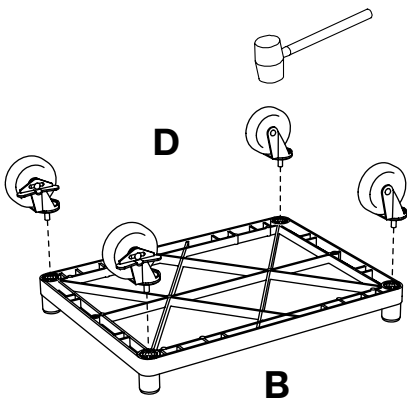

Luxor LPDUOE-B Endura 24" x 18" Black Multi- Height A/V Utility Cart

Instruction Manual

Provided by

MyBinding.com
When Image Matters.

Call Us at 1-800-944-4573

C x1

1

2