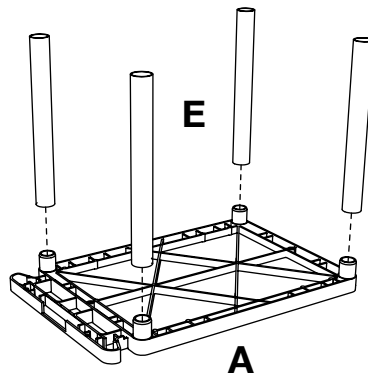

Luxor LPDUOE-B Endura 24" x 18" Black Multi- Height A/V Utility Cart

Instruction Manual

Provided by

MyBinding.com
When Image Matters.

Call Us at 1-800-944-4573

C x1

1

2