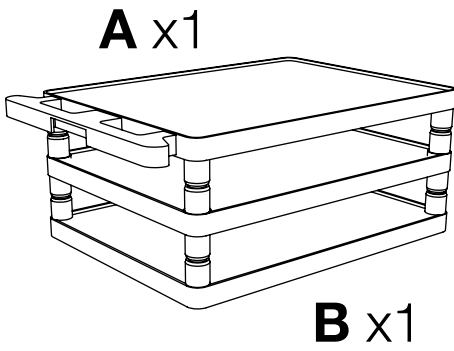

Luxor LPDUOE-B Endura 24" x 18" Black Multi- Height A/V Utility Cart

Instruction Manual

Provided by

MyBinding.com
When Image Matters.

Call Us at 1-800-944-4573

C x1

1

2