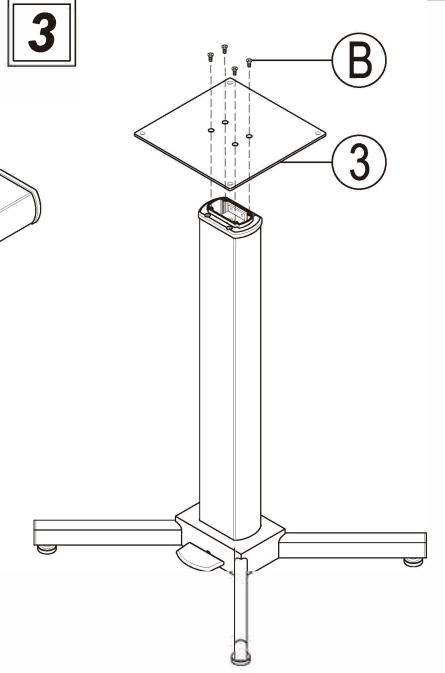

Luxor Pneumatic Adjustable Round Pedestal Table - LX-PNADJ-ROUND

Instruction Manual

Provided by

MyBinding.com
When Image Matters.

Call Us at 1-800-944-4573

Call Us at
1-800-944-4573
for Orders or Inquiries