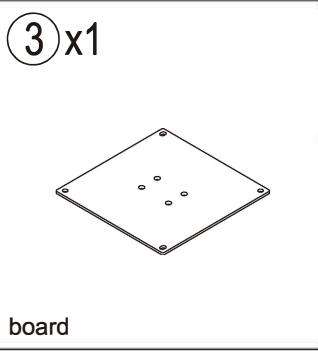

Luxor Pneumatic Adjustable Round Pedestal Table - LX-PNADJ-ROUND

Instruction Manual

Provided by

MyBinding.com
When Image Matters.

Call Us at 1-800-944-4573

Call Us at
1-800-944-4573
for Orders or Inquiries