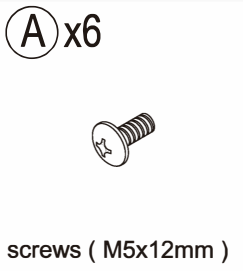

Luxor Pneumatic Adjustable Round Pedestal Table - LX-PNADJ-ROUND

Instruction Manual

Provided by

MyBinding.com
When Image Matters.

Call Us at 1-800-944-4573

Call Us at
1-800-944-4573
for Orders or Inquiries