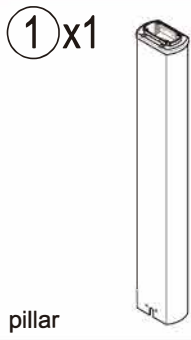

Luxor Pneumatic Adjustable Round Pedestal Table - LX-PNADJ-ROUND

Instruction Manual

Provided by

MyBinding.com
When Image Matters.

Call Us at 1-800-944-4573

Call Us at
1-800-944-4573
for Orders or Inquiries