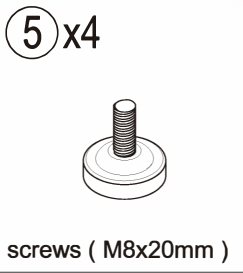

Luxor Pneumatic Adjustable Round Pedestal Table - LX-PNADJ-ROUND

Instruction Manual

Provided by

MyBinding.com
When Image Matters.

Call Us at 1-800-944-4573

Call Us at
1-800-944-4573
for Orders or Inquiries