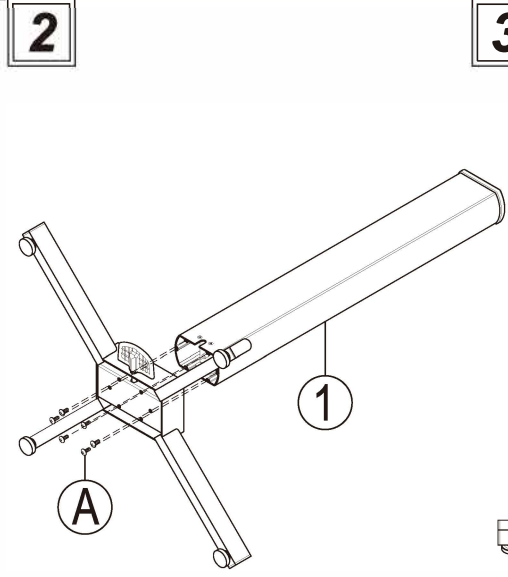

Luxor Pneumatic Adjustable Round Pedestal Table - LX-PNADJ-ROUND

Instruction Manual

Provided by

MyBinding.com
When Image Matters.

Call Us at 1-800-944-4573

Call Us at
1-800-944-4573
for Orders or Inquiries