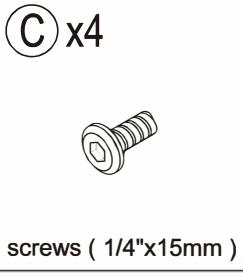

Luxor Pneumatic Adjustable Round Pedestal Table - LX-PNADJ-ROUND

Instruction Manual

Provided by

MyBinding.com
When Image Matters.

Call Us at 1-800-944-4573

Call Us at
1-800-944-4573
for Orders or Inquiries