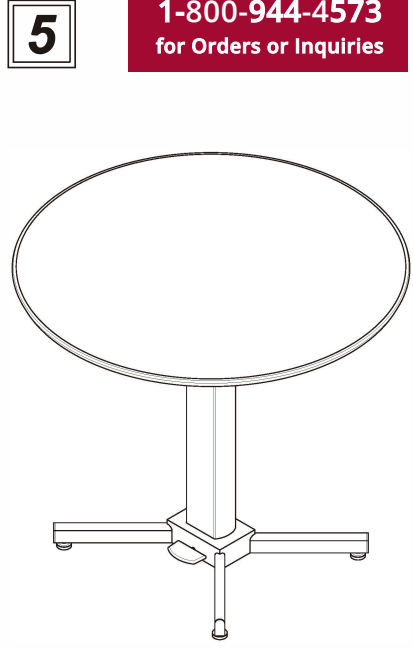

Luxor Pneumatic Adjustable Round Pedestal Table - LX-PNADJ-ROUND

Instruction Manual

Provided by

MyBinding.com
When Image Matters.

Call Us at 1-800-944-4573

Call Us at
1-800-944-4573
for Orders or Inquiries