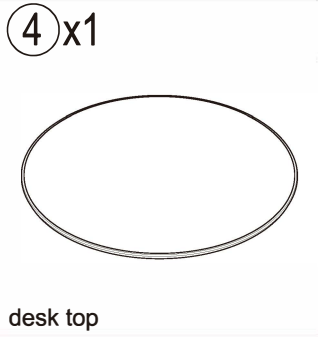

Luxor Pneumatic Adjustable Round Pedestal Table - LX-PNADJ-ROUND

Instruction Manual

Provided by

MyBinding.com
When Image Matters.

Call Us at 1-800-944-4573

Call Us at
1-800-944-4573
for Orders or Inquiries