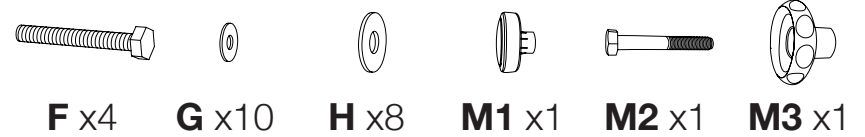

Luxor 48" x 36" Reversible Magnetic Steel Mobile Whiteboard

Instruction Manual

Provided by

MyBinding.com
When Image Matters.

Call Us at 1-800-944-4573

Parts List

Tools Required

- Additional Wrench

Note: Actual board size varies depending on the model ordered.