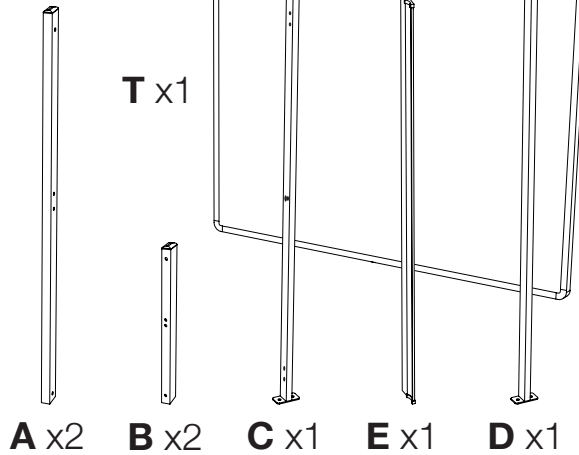

Luxor 48" x 36" Reversible Magnetic Steel Mobile Whiteboard

Instruction Manual

Provided by

MyBinding.com
When Image Matters.

Call Us at 1-800-944-4573

Parts List

Tools Required

- Additional Wrench

Note: Actual board size varies depending on the model ordered.