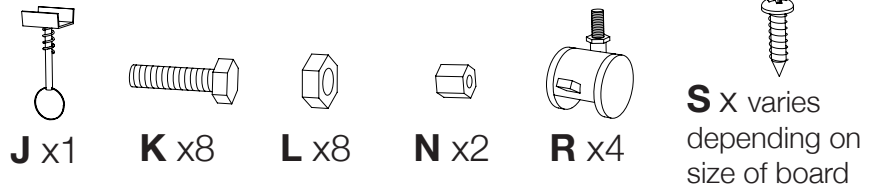

Luxor 48" x 36" Reversible Magnetic Steel Mobile Whiteboard

Instruction Manual

Provided by

MyBinding.com
When Image Matters.

Call Us at 1-800-944-4573

Parts List

Tools Required

- Additional Wrench

Mobile Board Instructions

Note: After assembly, peel the protective film from both sides of the board.

Cleaning Tip: A mild dish washing liquid can be used with a soft cloth to clean the writing surface.

Note: Actual board size varies depending on the model ordered.