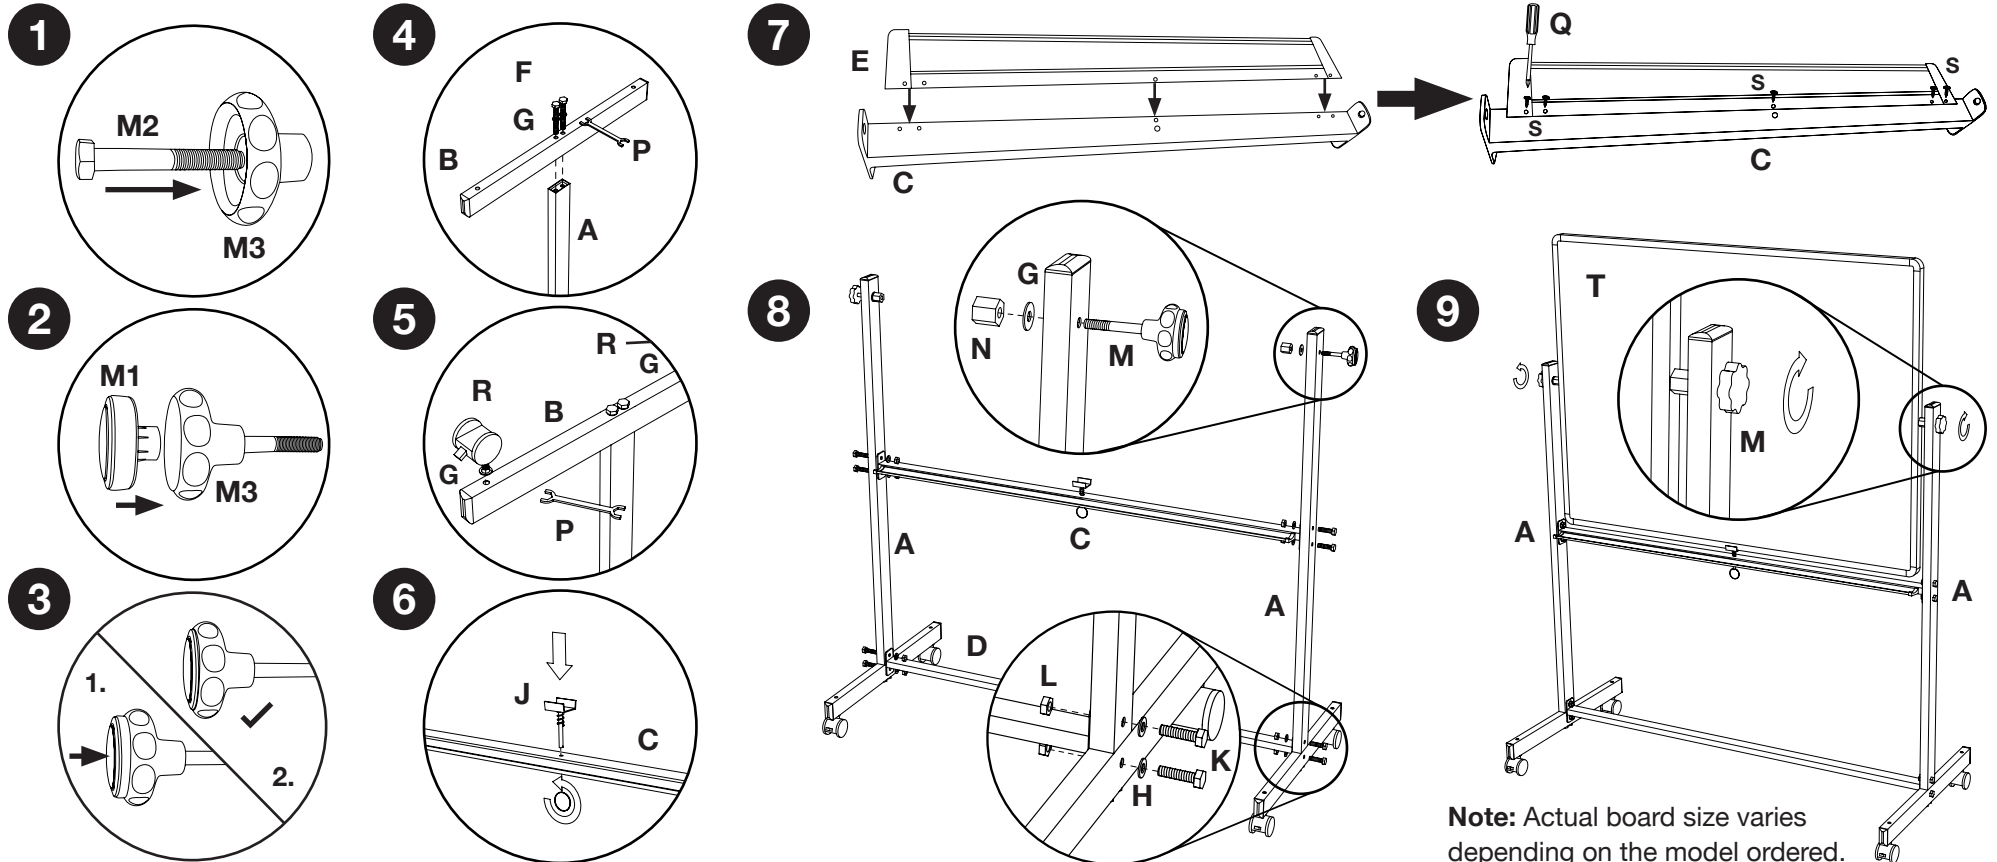

Luxor 48" x 36" Reversible Magnetic Steel Mobile Whiteboard

Instruction Manual

Provided by

MyBinding.com
When Image Matters.

Call Us at 1-800-944-4573

Parts List

Tools Required

- Additional Wrench

Mobile Board Instructions

Note: After assembly, peel the protective film from both sides of the board.

Cleaning Tip: A mild dish washing liquid can be used with a soft cloth to clean the writing surface.

Note: Actual board size varies depending on the model ordered.