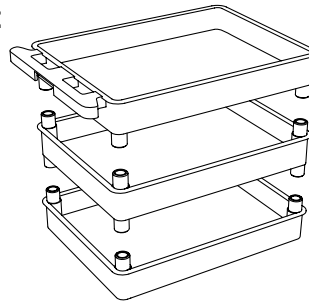

# ***Luxor STC122-B Red Top Tub and Middle/Bottom Flat Shelf Utility Cart***

Instruction Manual

Provided by

**MyBinding.com**  
When Image Matters.

Call Us at 1-800-944-4573

## Parts List

Shelves may be flat or tub depending on the model purchased

**A** x1

**B** x1

**C** x1