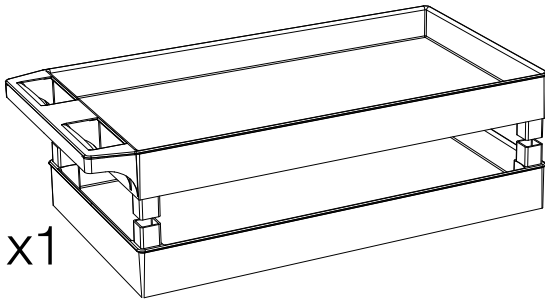

***Luxor SEC11-B 2-Shelf
Black 24" x 18" Tub
Plastic Utility Cart***

Instruction Manual

Provided by

MyBinding.com
When Image Matters.

Call Us at 1-800-944-4573

Parts List

A x1

B x1