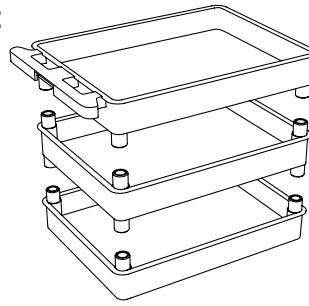

Luxor STC112-B Black Top/ Middle Tub and Bottom Flat Shelf Utility Cart

Instruction Manual

Provided by

MyBinding.com
When Image Matters.

Call Us at 1-800-944-4573

3 Shelf / Tub Cart Instructions

Shelves may be flat or tub depending on the model purchased

Parts List

A x1

B x1

C x1

Tools Required

- Rubber Mallet

D x2

E x2