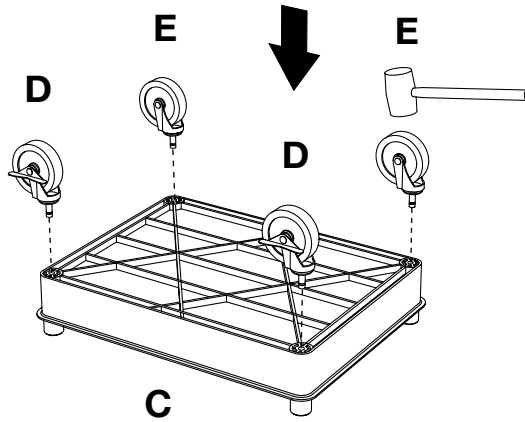

Tools Required

- Rubber Mallet

D x2

E x2

F x8

1