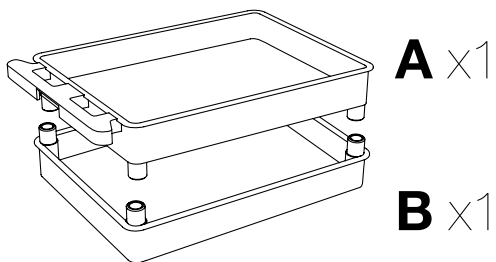

Luxor STC12-B Black Top Tub and Bottom Flat Shelf Utility Cart

Instruction Manual

Provided by

MyBinding.com
When Image Matters.

Call Us at 1-800-944-4573

2 Shelf / Tub Cart Instructions

Parts List

Tools Required

- Rubber Mallet

Shelves may be flat or tub depending on the model purchased