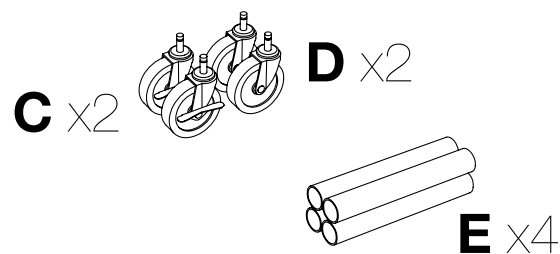

Luxor STC12-B Black Top Tub and Bottom Flat Shelf Utility Cart

Instruction Manual

Provided by

MyBinding.com
When Image Matters.

Call Us at 1-800-944-4573

2 Shelf / Tub Cart Instructions

Parts List

Tools Required

- Rubber Mallet

Shelves may be flat or tub depending on the model purchased