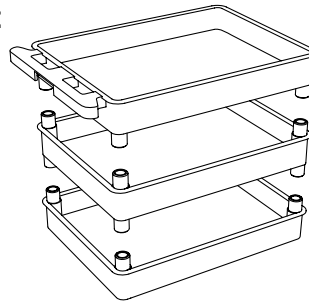

# ***Luxor STC121-B Black Top/Bottom Tub and Middle Flat Shelf Utility Cart***

Instruction Manual

Provided by

**MyBinding.com**  
When Image Matters.

Call Us at 1-800-944-4573

## 3 Shelf / Tub Cart Instructions

### Parts List

Shelves may be flat or tub depending on the model purchased

**A** x1

**B** x1

**C** x1