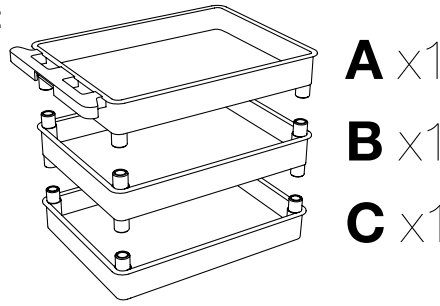

***Luxor STC122-B Black
Top Tub and Middle/Bottom
Flat Shelf Utility Cart***

Instruction Manual

Provided by

MyBinding.com
When Image Matters.

Call Us at 1-800-944-4573

Parts List

Shelves may be flat or tub depending on the model purchased