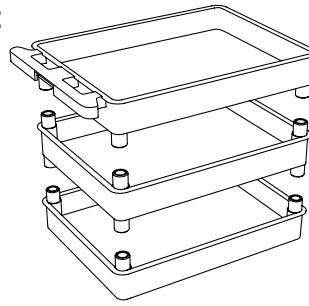

Luxor STC222-B 3-Shelf Black Flat Utility Cart

Instruction Manual

Provided by

MyBinding.com
When Image Matters.

Call Us at 1-800-944-4573

3 Shelf / Tub Cart Instructions

Parts List

Shelves may be flat or tub depending on the model purchased