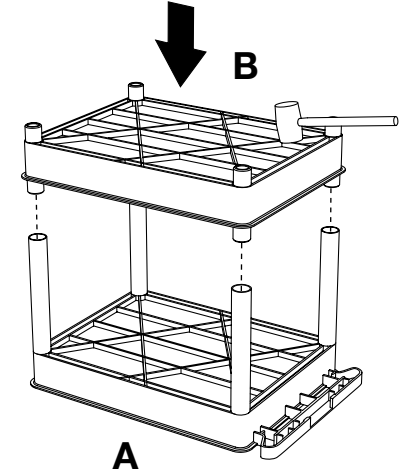

3 Shelf / Tub Cart Instructions

Parts List

Shelves may be flat or tub depending on the model purchased

A x1

B x1

C x1

Tools Required

- Rubber Mallet

D x2

E x2

F x8

1

2

3

4

5