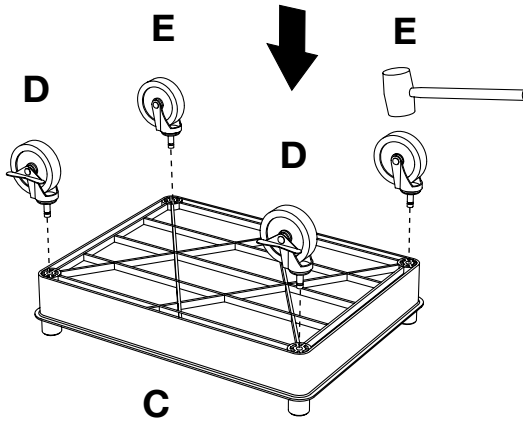

Tools Required

- Rubber Mallet

D x2

E x2

F x8

1