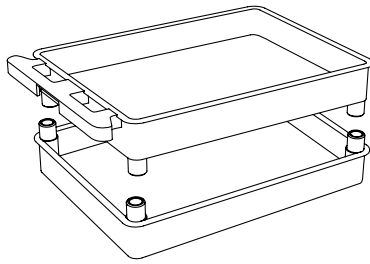

Luxor TC11-B 2-Shelf Black Large Tub Utility Cart

Instruction Manual

Provided by

MyBinding.com

When Image Matters.

Call Us at 1-800-944-4573

Parts List

Tools Required

- Rubber Mallet

2 Shelf / Tub Cart Instructions

Shelves may be flat or tub depending on the model purchased

A x1

B x1

C x2

D x2

E x4