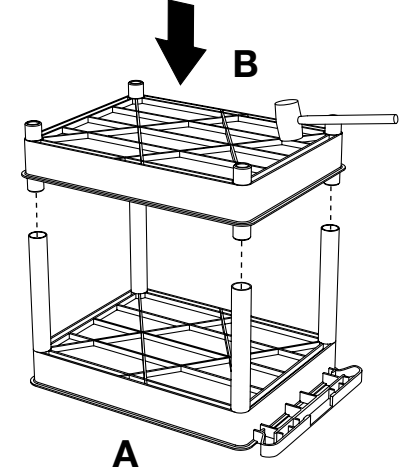

Parts List

Shelves may be flat or tub depending on the model purchased

A x1

B x1

C x1

Tools Required

- Rubber Mallet

D x2

E x2

F x8

1

2

3

4

5