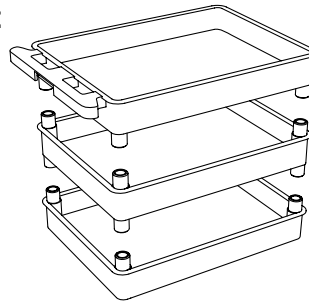

Luxor TC111-B 3-Shelf Black Large Tub Utility Cart

Instruction Manual

Provided by

MyBinding.com
When Image Matters.

Call Us at 1-800-944-4573

Parts List

Shelves may be flat or tub depending on the model purchased