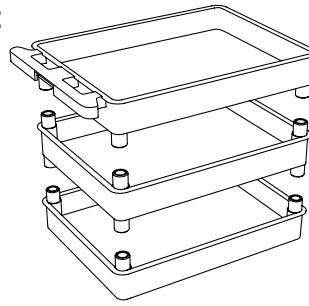

Luxor TC111-G 3-Shelf Gray Large Tub Utility Cart

Instruction Manual

Provided by

MyBinding.com
When Image Matters.

Call Us at 1-800-944-4573

LUXOR

INNOVATIVE WORKSPACE PRODUCT SOLUTIONS

3 Shelf / Tub Cart Instructions

Parts List

Shelves may be flat or tub depending on the model purchased

A x1

B x1

C x1

Tools Required

- Rubber Mallet

D x2