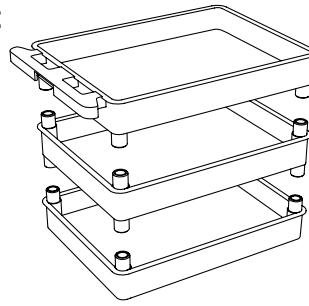

***Luxor TC112-B Black Large
Top/Middle Tub and Bottom
Flat Shelf Utility Cart***

Instruction Manual

Provided by

MyBinding.com
When Image Matters.

Call Us at 1-800-944-4573

3 Shelf / Tub Cart Instructions

Parts List

Shelves may be flat or tub depending on the model purchased

A x1

B x1

C x1

Tools Required

- Rubber Mallet

D x2

E x2