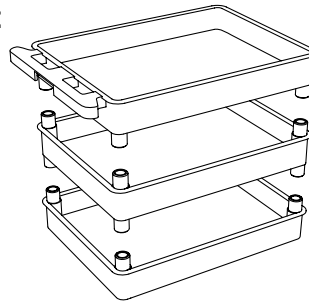

Luxor TC112-G Gray Large Top/Middle Tub and Bottom Flat Shelf Utility Cart

Instruction Manual

Provided by

MyBinding.com
When Image Matters.

Call Us at 1-800-944-4573

3 Shelf / Tub Cart Instructions

Shelves may be flat or tub depending on the model purchased

Parts List

A x1

B x1

C x1

Tools Required

- Rubber Mallet

D x2

E x2