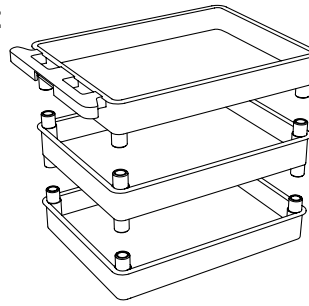

# ***Luxor TC121-B Black Large Top/Bottom Tub and Middle Flat Shelf Utility Cart***

Instruction Manual

*Provided by*

**MyBinding.com**

*When Image Matters.*

Call Us at 1-800-944-4573

## 3 Shelf / Tub Cart Instructions

Shelves may be flat or tub depending on the model purchased

### Parts List

**A** x1

**B** x1

**C** x1