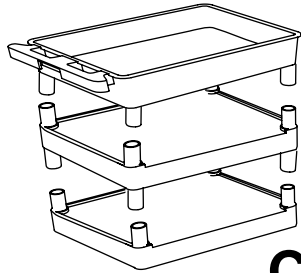

# ***Luxor TC122C-B Black Large Top Tub and Middle/Bottom Flat Shelf Utility Cart with Cabinet***

**Instruction Manual**

*Provided by*

**MyBinding.com**  
*When Image Matters.*

Call Us at 1-800-944-4573

**A** x1

**B** x1

**C** x1

### Parts List

**D** x4

**E** x4

**F** x4

**G** x1

**J** x1

**H** x2

- 2 Keys Included