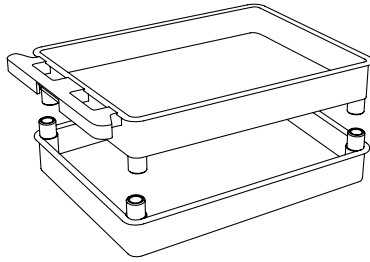

# ***Luxor TC21-G Gray Large Top Flat and Bottom Tub Shelf Utility Cart***

Instruction Manual

*Provided by*

**MyBinding.com**

*When Image Matters.*

Call Us at 1-800-944-4573

## 2 Shelf / Tub Cart Instructions

Shelves may be lat or tub depending on the model purchased

**Call Us at**  
**1-800-944-4573**  
 for Orders or Inquiries

### Parts List

**A** x1

**B** x1