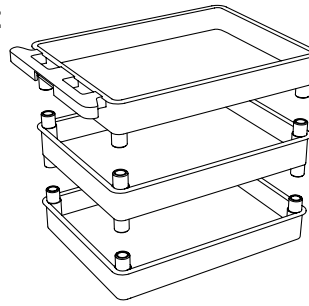

Luxor TC221-B Black Large Top/Middle Flat and Bottom Tub Shelf Utility Cart

Instruction Manual

Provided by

MyBinding.com
When Image Matters.

Call Us at 1-800-944-4573

3 Shelf / Tub Cart Instructions

Shelves may be flat or tub depending on the model purchased

Parts List

A x1

B x1

C x1

Tools Required

- Rubber Mallet

D x2

E x2