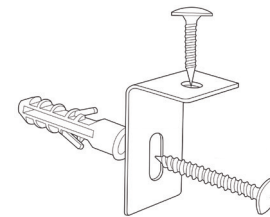

WB4836W

Wall-Mounted Magnetic Whiteboard

Product Specifications

Item Number	WB4836W
Material	Painted Steel
Frame	Aluminum; 1" edging
Surface Material	Magnetic Painted Steel
Full Dimensions	48"W x 36"H
Tray Dimensions	33.5"W x 2.5"D
Actual Weight	15 lbs.
Shipping Method	Freight
Shipping Carton Dimensions	53"W x 42"D x 2"H
Shipping Weight	26 lbs.
Assembly Required	Board assembled; wall-mounted hardware provided

9620 NE Tanasbourne, Dr. Suite 250, Hillsboro, OR 97124