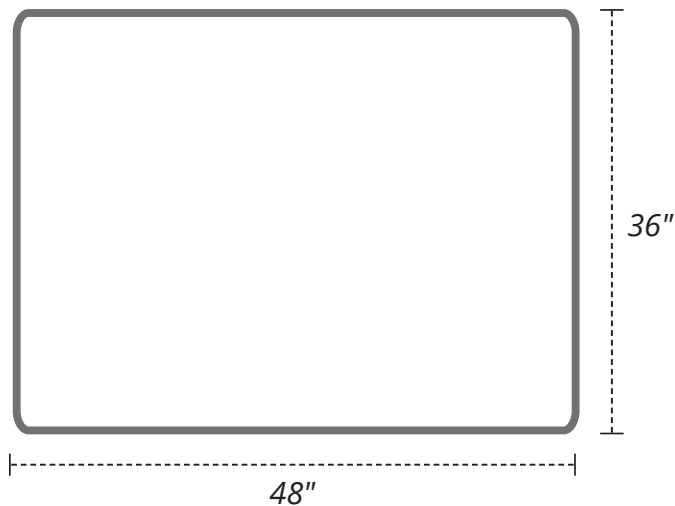

# ***Luxor 48" X 36" Wall- Mounted Magnetic Steel Whiteboard***

Spec Sheet

*Provided by*

**MyBinding.com**

*When Image Matters.*

Call Us at 1-800-944-4573

### Product Specifications

|                            |  |
|----------------------------|--|
| Item Number                | WB4836W  |
| Material                   | Painted Steel                                      |
| Frame                      | Aluminum; 1" edging                                |
| Surface Material           | Magnetic Painted Steel                             |
| Full Dimensions            | 48"W x 36"H  |
| Tray Dimensions            | 33.5"W x 2.5"D                                     |
| Actual Weight              | 15 lbs.  |
| Shipping Method            | Freight  |
| Shipping Carton Dimensions | 53"W x 42"D x 2"H                                  |
| Shipping Weight            | 26 lbs.  |
| Assembly Required          | Board assembled;<br>wall-mounted hardware provided |