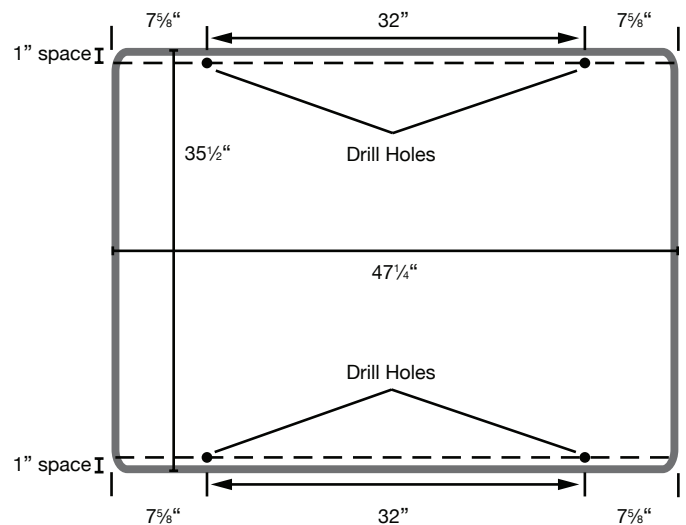

# ***Luxor 48" X 36" Wall- Mounted Magnetic Steel Whiteboard***

Spec Sheet

*Provided by*

**MyBinding.com**

*When Image Matters.*

Call Us at 1-800-944-4573

## Wall-Mounted Magnetic Whiteboard

### Product Specifications

|                            |  |
|----------------------------|--|
| Item Number                | WB4836W  |
| Material                   | Painted Steel                                      |
| Frame                      | Aluminum; 1" edging                                |
| Surface Material           | Magnetic Painted Steel                             |
| Full Dimensions            | 48"W x 36"H  |
| Tray Dimensions            | 33.5"W x 2.5"D                                     |
| Actual Weight              | 15 lbs.  |
| Shipping Method            | Freight  |
| Shipping Carton Dimensions | 53"W x 42"D x 2"H                                  |
| Shipping Weight            | 26 lbs.  |
| Assembly Required          | Board assembled;<br>wall-mounted hardware provided |