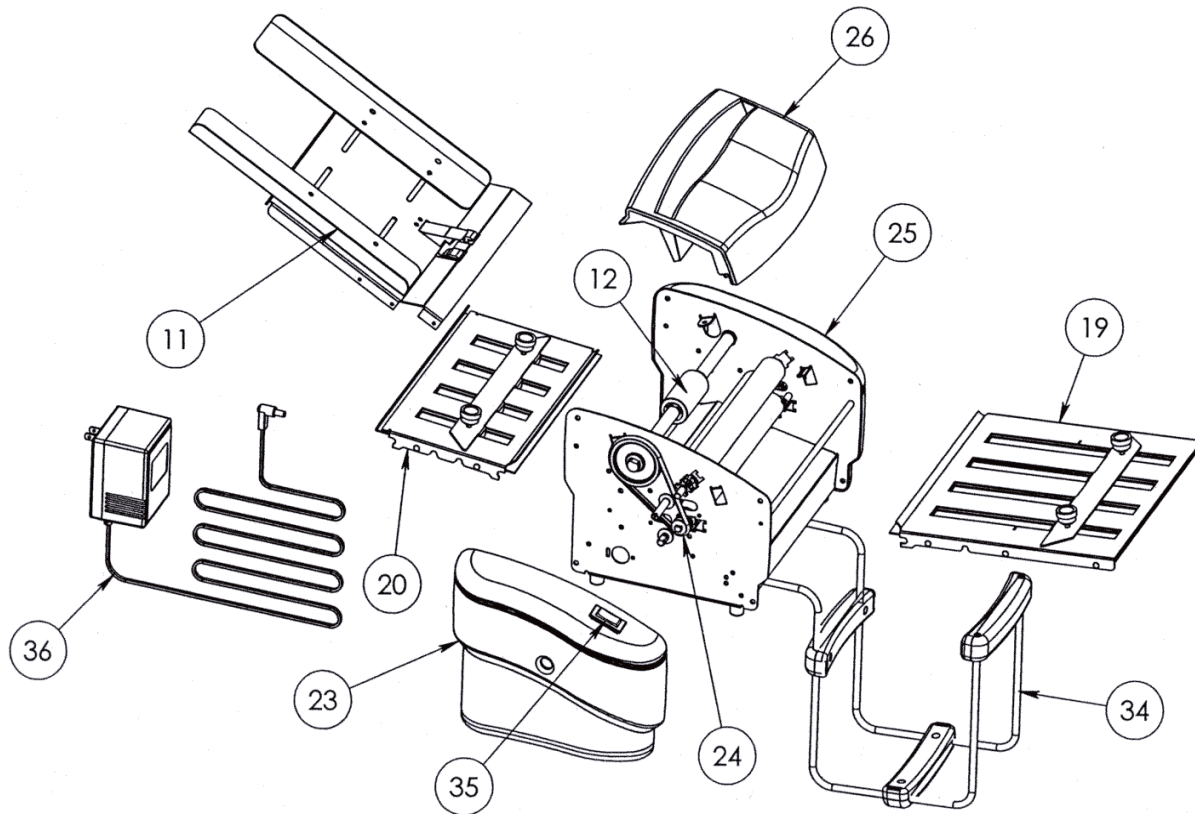

ITEM NO.	QTY.	PART #	DESCRIPTION
19	1	MRO720051	1st Fold Table Ass'y
20	1	MRO720052	2nd Fold Table Assembly
23	1	MRO720037	Right Cover (with switch)
24	1	MRO720069	O-Ring
25	1	MRO720038	Left Side Cover
26	1	MRO720058	Top Cover
34	1	MRO720011	Stack Tray Conn. Set
35	1	MRO720008	Power Switch
36	1	M-S045198	Power Transformer

ITEM NO.	QTY.	PART NO.	DESCRIPTION
1	2	MRO720091	STACK TRAY WIRE FORM
2	3		COVER, STABILIZER
3	3		BACK, STABILIZER
4	6		6-20x3/8 SELF TAPPING

ITEM NO.	QTY.	PART NO.	DESCRIPTION
1	1		SHAFT, FEED ROLL
2	1	MRO720085	FEED TIRE ASSEMBLY
3	1	MRO720082	CLUTCH SPRING
4	2		E-CLIP, 12 MM

ITEM NO.	QTY.	PART NO.	DESCRIPTION
1	1		ASSEMBLY, FEED TABLE
2	1		BRACKET, SEPARATOR
4	2	MRO720020	RETARDER BUTTON
5	1	MRO720009	PAPER GUIDE SET, COMPLETE
6	2	MRO720097	COMP SPRING
8	1	MRO720024	PAPER LIFT SPRING

ITEM NO.	QTY.	PART NO.	DESCRIPTION
1	1		1st FOLD TABLE
2	1	MRO720055	PAPER STOP BRACKET
3	1	MRO720056	PAPER STOP LOCK BAR
4	2	MRO720005	PAPER STOP KNOB

ITEM NO.	QTY.	PART NO.	DESCRIPTION
1	1		2nd FOLD TABLE
2	1	MRO720055	PAPER STOP BRACKET
3	1	MRO720056	PAPER STOP LOCK BAR
4	2	MRO720005	PAPER STOP KNOB