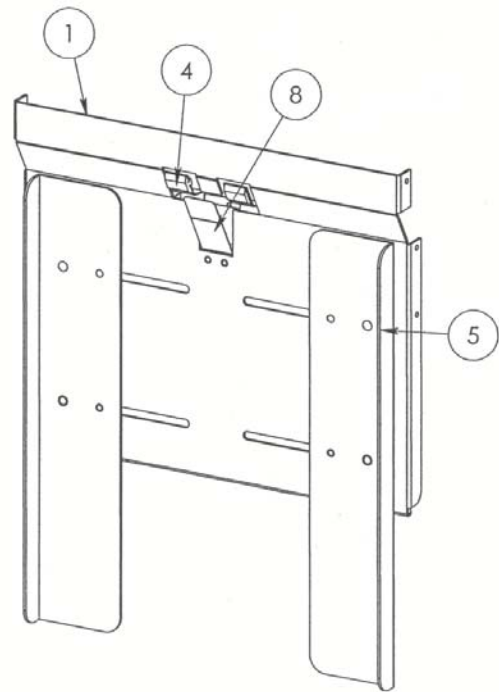

ITEM NO.	QTY.	PART #	DESCRIPTION
19	1	MRO720051	1st Fold Table Ass'y
20	1	MRO720052	2nd Fold Table Assembly
23	1	MRO720037	Right Cover (with switch)
24	1	MRO720069	O-Ring
25	1	MRO720038	Left Side Cover
26	1	MRO720058	Top Cover
34	1	MRO720011	Stack Tray Conn. Set
35	1	MRO720008	Power Switch
36	1	M-S045198	Power Transformer

ITEM NO.	QTY.	PART NO.	DESCRIPTION
1	2	MRO720091	STACK TRAY WIRE FORM
2	3		COVER, STABILIZER
3	3		BACK, STABILIZER
4	6		6-20x3/8 SELF TAPPING

ITEM NO.	QTY.	PART NO.	DESCRIPTION
1	1		SHAFT, FEED ROLL
2	1	MRO720085	FEED TIRE ASSEMBLY
3	1	MRO720082	CLUTCH SPRING
4	2		E-CLIP, 12 MM

ITEM NO.	QTY.	PART NO.	DESCRIPTION
1	1		ASSEMBLY, FEED TABLE
2	1		BRACKET, SEPARATOR
4	2	MRO720020	RETARDER BUTTON
5	1	MRO720009	PAPER GUIDE SET, COMPLETE
6	2	MRO720097	COMP SPRING
8	1	MRO720024	PAPER LIFT SPRING