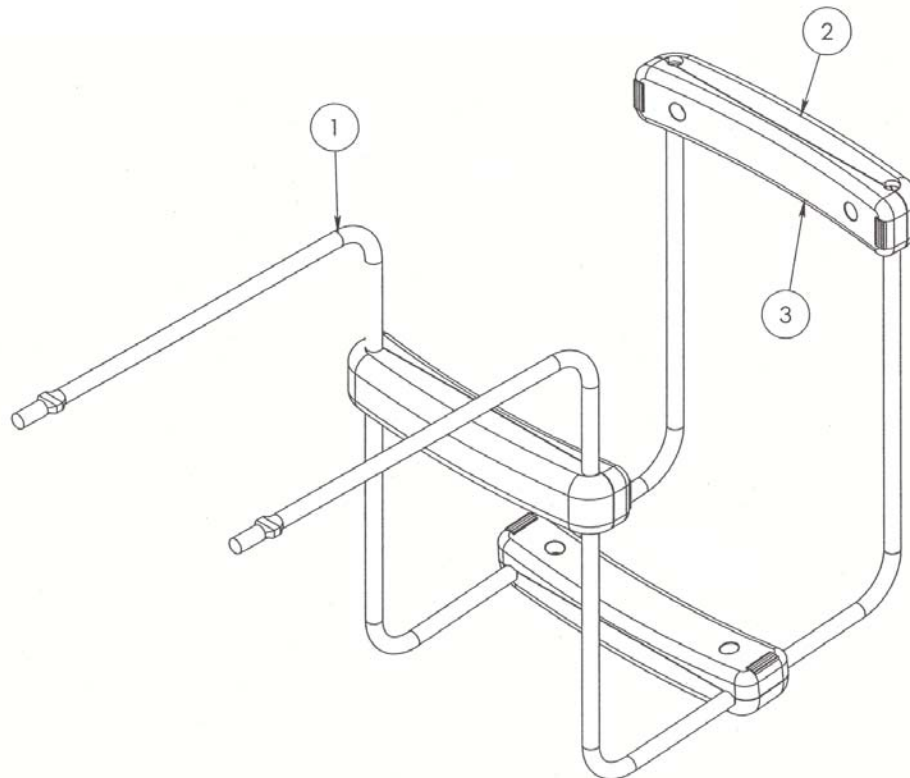

ITEM NO.	QTY.	PART #	DESCRIPTION
19	1	MRO720051	1st Fold Table Ass'y
20	1	MRO720052	2nd Fold Table Assembly
23	1	MRO720037	Right Cover (with switch)
24	1	MRO720069	O-Ring
25	1	MRO720038	Left Side Cover
26	1	MRO720058	Top Cover
34	1	MRO720011	Stack Tray Conn. Set
35	1	MRO720008	Power Switch
36	1	M-S045198	Power Transformer

ITEM NO.	QTY.	PART NO.	DESCRIPTION
1	2	MRO720091	STACK TRAY WIRE FORM
2	3		COVER, STABILIZER
3	3		BACK, STABILIZER
4	6		6-20x3/8 SELF TAPPING

ITEM NO.	QTY.	PART NO.	DESCRIPTION
1	1		SHAFT, FEED ROLL
2	1	MRO720085	FEED TIRE ASSEMBLY
3	1	MRO720082	CLUTCH SPRING
4	2		E-CLIP, 12 MM

ITEM NO.	QTY.	PART NO.	DESCRIPTION
1	1		ASSEMBLY, FEED TABLE
2	1		BRACKET, SEPARATOR
4	2	MRO720020	RETARDER BUTTON
5	1	MRO720009	PAPER GUIDE SET, COMPLETE
6	2	MRO720097	COMP SPRING
8	1	MRO720024	PAPER LIFT SPRING

ITEM NO.	QTY.	PART NO.	DESCRIPTION
1	1		1st FOLD TABLE
2	1	MRO720055	PAPER STOP BRACKET
3	1	MRO720056	PAPER STOP LOCK BAR
4	2	MRO720005	PAPER STOP KNOB

ITEM NO.	QTY.	PART NO.	DESCRIPTION
1	1		2nd FOLD TABLE
2	1	MRO720055	PAPER STOP BRACKET
3	1	MRO720056	PAPER STOP LOCK BAR
4	2	MRO720005	PAPER STOP KNOB