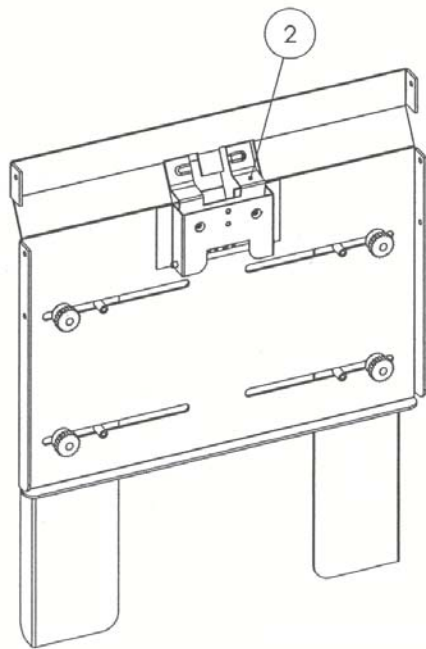

ITEM NO.	QTY.	PART #	DESCRIPTION
19	1	MRO720051	1st Fold Table Ass'y
20	1	MRO720052	2nd Fold Table Assembly
23	1	MRO720037	Right Cover (with switch)
24	1	MRO720069	O-Ring
25	1	MRO720038	Left Side Cover
26	1	MRO720058	Top Cover
34	1	MRO720011	Stack Tray Conn. Set
35	1	MRO720008	Power Switch
36	1	M-S045198	Power Transformer

ITEM NO.	QTY.	PART NO.	DESCRIPTION
1	2	MRO720091	STACK TRAY WIRE FORM
2	3		COVER, STABILIZER
3	3		BACK, STABILIZER
4	6		6-20x3/8 SELF TAPPING

ITEM NO.	QTY.	PART NO.	DESCRIPTION
1	1		SHAFT, FEED ROLL
2	1	MRO720085	FEED TIRE ASSEMBLY
3	1	MRO720082	CLUTCH SPRING
4	2		E-CLIP, 12 MM

ITEM NO.	QTY.	PART NO.	DESCRIPTION
1	1		ASSEMBLY, FEED TABLE
2	1		BRACKET, SEPARATOR
4	2	MRO720020	RETARDER BUTTON
5	1	MRO720009	PAPER GUIDE SET, COMPLETE
6	2	MRO720097	COMP SPRING
8	1	MRO720024	PAPER LIFT SPRING