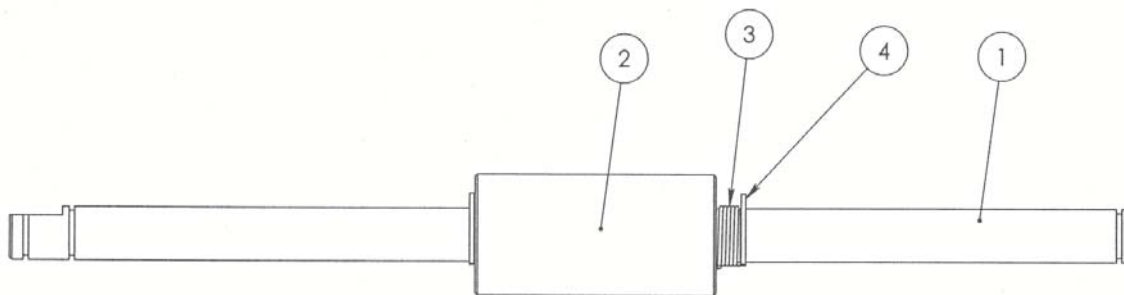

ITEM NO.	QTY.	PART #	DESCRIPTION
19	1	MRO720051	1st Fold Table Ass'y
20	1	MRO720052	2nd Fold Table Assembly
23	1	MRO720037	Right Cover (with switch)
24	1	MRO720069	O-Ring
25	1	MRO720038	Left Side Cover
26	1	MRO720058	Top Cover
34	1	MRO720011	Stack Tray Conn. Set
35	1	MRO720008	Power Switch
36	1	M-S045198	Power Transformer

ITEM NO.	QTY.	PART NO.	DESCRIPTION
1	2	MRO720091	STACK TRAY WIRE FORM
2	3		COVER, STABILIZER
3	3		BACK, STABILIZER
4	6		6-20x3/8 SELF TAPPING

ITEM NO.	QTY.	PART NO.	DESCRIPTION
1	1		SHAFT, FEED ROLL
2	1	MRO720085	FEED TIRE ASSEMBLY
3	1	MRO720082	CLUTCH SPRING
4	2		E-CLIP, 12 MM