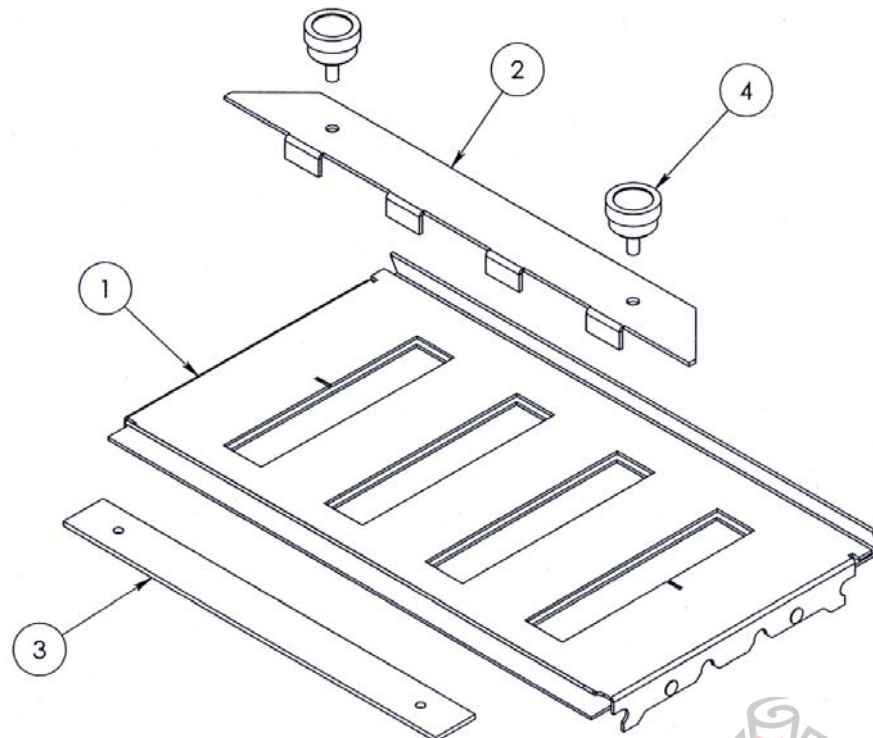

ITEM NO.	QTY.	PART NO.	DESCRIPTION
1	1		1st FOLD TABLE
2	1	MRO720055	PAPER STOP BRACKET
3	1	MRO720056	PAPER STOP LOCK BAR
4	2	MRO720005	PAPER STOP KNOB