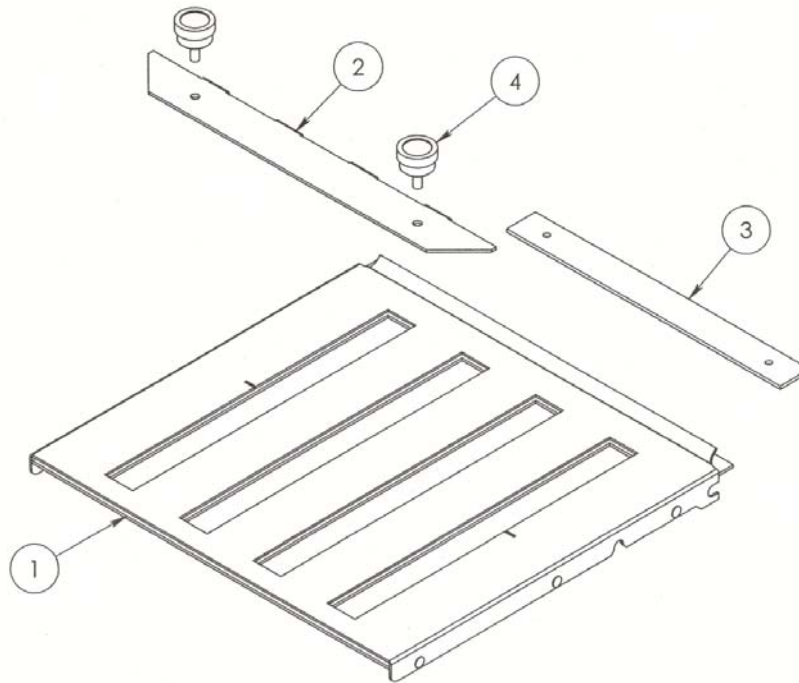

ITEM NO.	QTY.	PART NO.	DESCRIPTION
1	1		1st FOLD TABLE
2	1	MRO720055	PAPER STOP BRACKET
3	1	MRO720056	PAPER STOP LOCK BAR
4	2	MRO720005	PAPER STOP KNOB