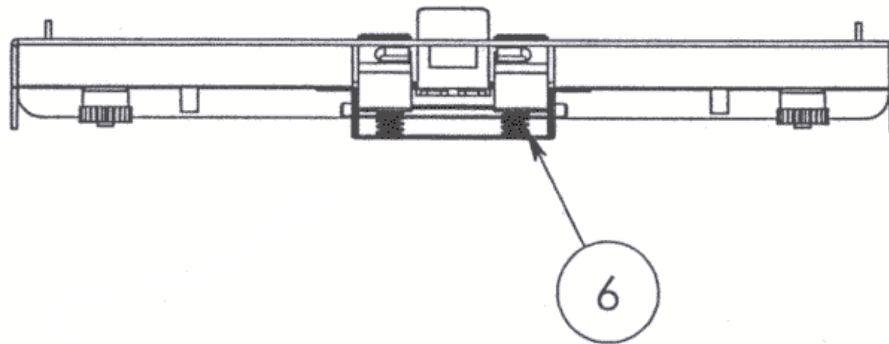

ITEM NO.	QTY.	PART #	DESCRIPTION
19	1	MRO720051	1st Fold Table Ass'y
20	1	MRO720052	2nd Fold Table Assembly
23	1	MRO720037	Right Cover (with switch)
24	1	MRO720069	O-Ring
25	1	MRO720038	Left Side Cover
26	1	MRO720058	Top Cover
34	1	MRO720011	Stack Tray Conn. Set
35	1	MRO720008	Power Switch
36	1	M-S045198	Power Transformer

ITEM NO.	QTY.	PART NO.	DESCRIPTION
1	2	MRO720091	STACK TRAY WIRE FORM
2	3		COVER, STABILIZER
3	3		BACK, STABILIZER
4	6		6-20x3/8 SELF TAPPING

ITEM NO.	QTY.	PART NO.	DESCRIPTION
1	1		SHAFT, FEED ROLL
2	1	MRO720085	FEED TIRE ASSEMBLY
3	1	MRO720082	CLUTCH SPRING
4	2		E-CLIP, 12 MM