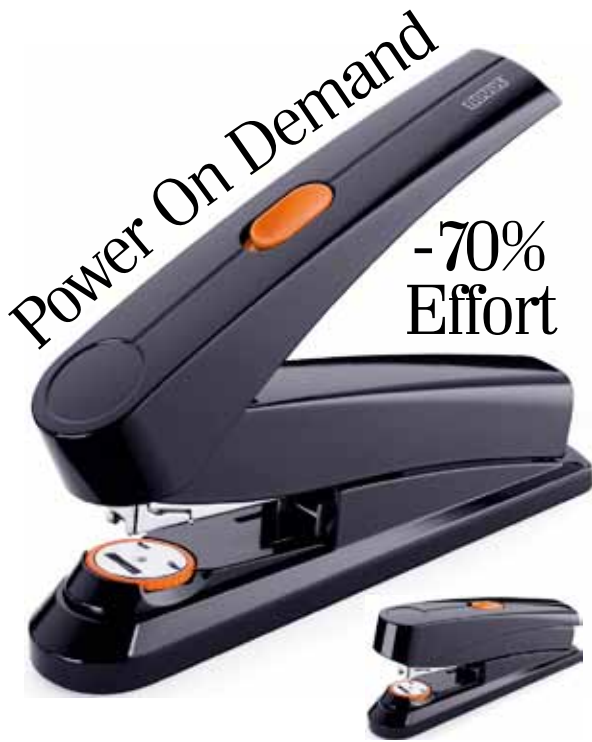

Novus Pro Staplers can be found in the offices of professionals throughout the world. Developed in Germany, these high performance staplers are designed to improve productivity and efficiency at work. Whether you need to staple a few sheets of paper or a stack of 60 pages, Novus Pro Staplers will help you get the job done faster and with less effort.

The innovative Novus Pro B8FC is a high performance executive stapler that incorporates the industry's only Power on Demand (POD) and requires 70% less effort to staple. Just lift the top lever and experience the benefits of stapling up to 50 Sheets of paper from across your desk! It also features an automatic bypass system which provides the convenience of using one size staple for all your projects.

The B8FC is a versatile stapler capable of producing either a permanent flat

clinch, which bends and presses the staple legs flat to provide 30% more binder storage, or a temporary pin. The temporary pinning mode allows you to easily remove the staple from the back of the document. This eliminates the need for paper clips or other temporary fasteners. Each mode is easily attained by rotating the circular anvil at the base of the stapler.

No more jammed fingers that often occur from spring activated, top loaders. The Novus Pro B8FC is a front loading machine that is easily refilled by pushing the orange button at the back of the stapler.