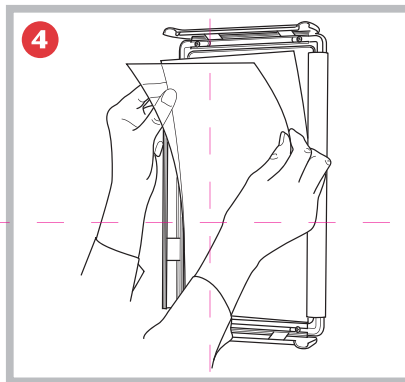

IMPROV SERIES CLIPDOWN FRAME

Items CF8511 and CF1711 only
Pièces CF 8511/CF1711 uniquement
Artículos CF 8511/CF1711 solamente

MyBinding.com
5500 NE Moore Court
Hillsboro, OR 97124
Toll Free: 1-800-944-4573
Local: 503-640-5920

IMPROVCLIPDOWN_INX_REV. 2