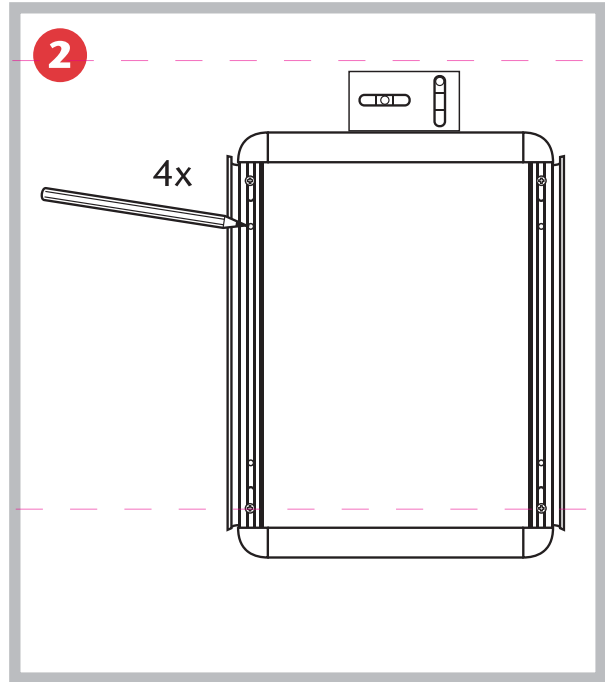

IMPROV SERIES CLIPDOWN FRAME

Items CF8511 and CF1711 only
Pièces CF 8511/CF1711 uniquement
Artículos CF 8511/CF1711 solamente

MyBinding.com
5500 NE Moore Court
Hillsboro, OR 97124
Toll Free: 1-800-944-4573
Local: 503-640-5920

IMPROVCLIPDOWN_INX_REV. 2