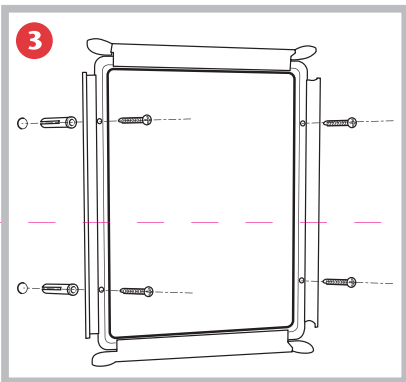

IMPROV SERIES CLIPDOWN FRAME

Items CF8511 and CF1711 only
Pièces CF 8511/CF1711 uniquement
Artículos CF 8511/CF1711 solamente

MyBinding.com
5500 NE Moore Court
Hillsboro, OR 97124
Toll Free: 1-800-944-4573
Local: 503-640-5920

IMPROVCLIPDOWN_INX_REV. 2