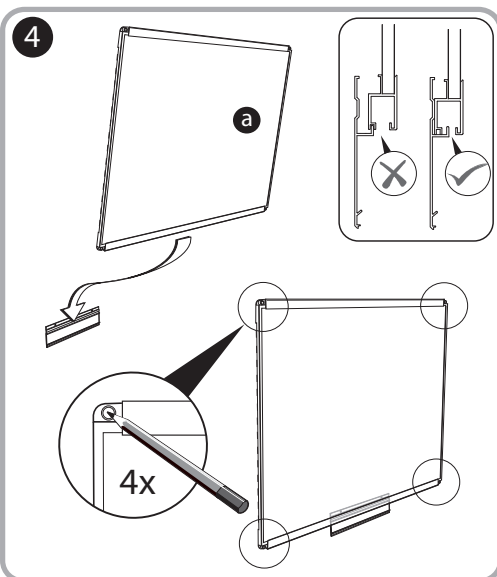

Prestige® 2 DuraMax® Porcelain

MyBinding.com
5500 NE Moore Court
Hillsboro, OR 97124
Toll Free: 1-800-944-4573
Local: 503-640-5920