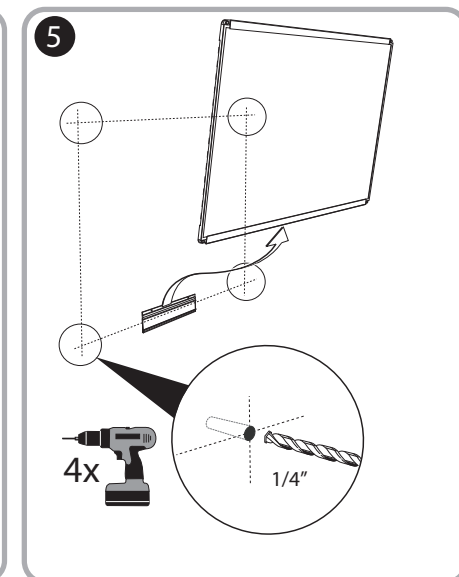

Prestige® 2 DuraMax® Porcelain

MyBinding.com
5500 NE Moore Court
Hillsboro, OR 97124
Toll Free: 1-800-944-4573
Local: 503-640-5920