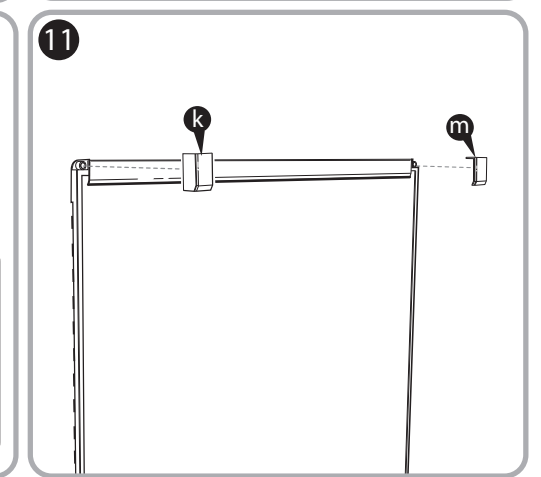

Prestige® 2 DuraMax® Porcelain

MyBinding.com
5500 NE Moore Court
Hillsboro, OR 97124
Toll Free: 1-800-944-4573
Local: 503-640-5920