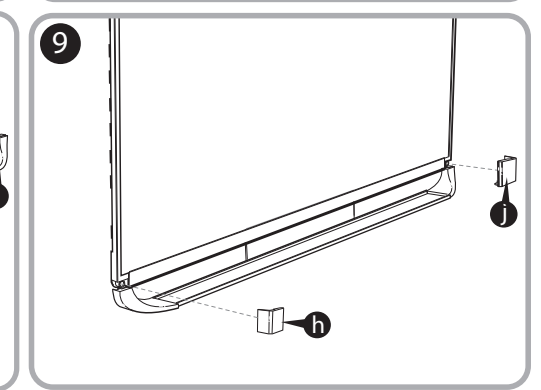

Prestige® 2 DuraMax® Porcelain

MyBinding.com
5500 NE Moore Court
Hillsboro, OR 97124
Toll Free: 1-800-944-4573
Local: 503-640-5920