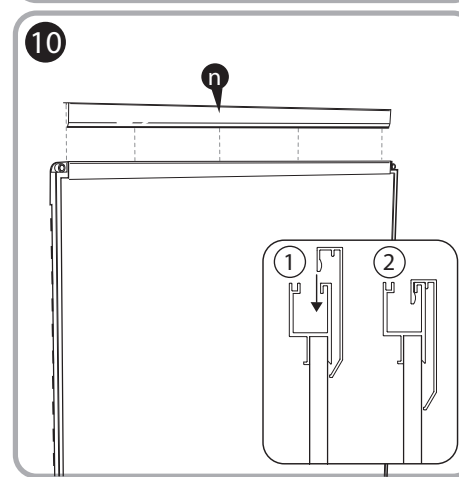

Prestige® 2 DuraMax® Porcelain

MyBinding.com
5500 NE Moore Court
Hillsboro, OR 97124
Toll Free: 1-800-944-4573
Local: 503-640-5920