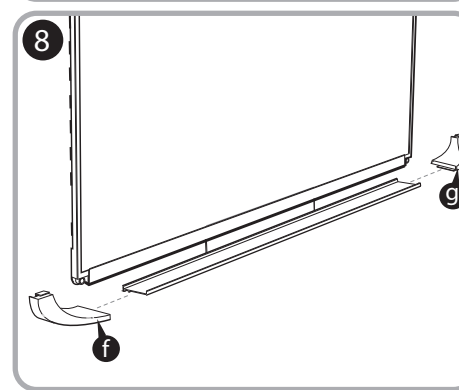

Prestige® 2 DuraMax® Porcelain

MyBinding.com
5500 NE Moore Court
Hillsboro, OR 97124
Toll Free: 1-800-944-4573
Local: 503-640-5920