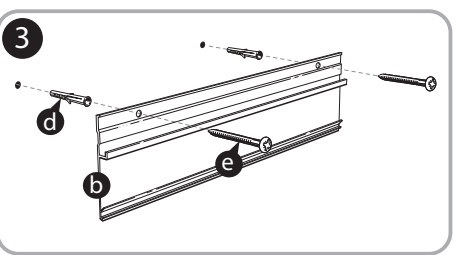

Prestige® 2 DuraMax® Porcelain

MyBinding.com
5500 NE Moore Court
Hillsboro, OR 97124
Toll Free: 1-800-944-4573
Local: 503-640-5920