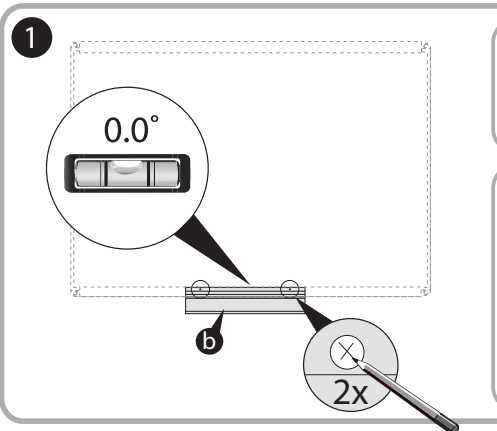

Prestige® 2 DuraMax® Porcelain

MyBinding.com
5500 NE Moore Court
Hillsboro, OR 97124
Toll Free: 1-800-944-4573
Local: 503-640-5920