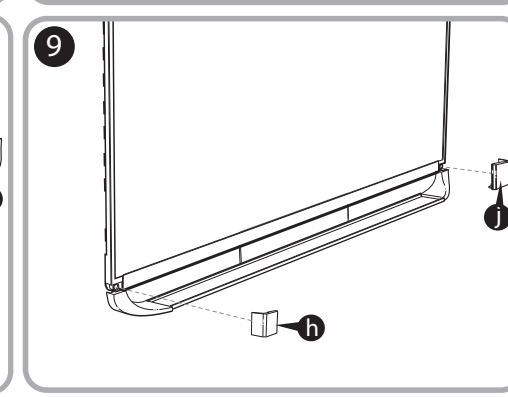

Prestige® 2 DuraMax® Porcelain

MyBinding.com
5500 NE Moore Court
Hillsboro, OR 97124
Toll Free: 1-800-944-4573
Local: 503-640-5920