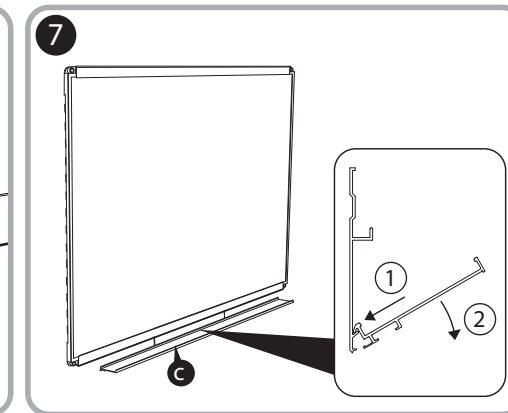

Prestige® 2 DuraMax® Porcelain

MyBinding.com
5500 NE Moore Court
Hillsboro, OR 97124
Toll Free: 1-800-944-4573
Local: 503-640-5920