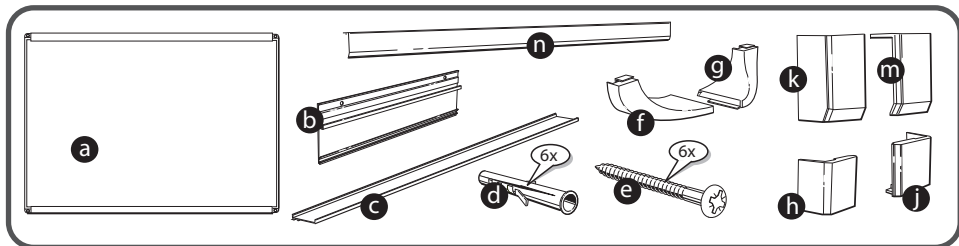

Prestige® 2 DuraMax® Porcelain

MyBinding.com
5500 NE Moore Court
Hillsboro, OR 97124
Toll Free: 1-800-944-4573
Local: 503-640-5920