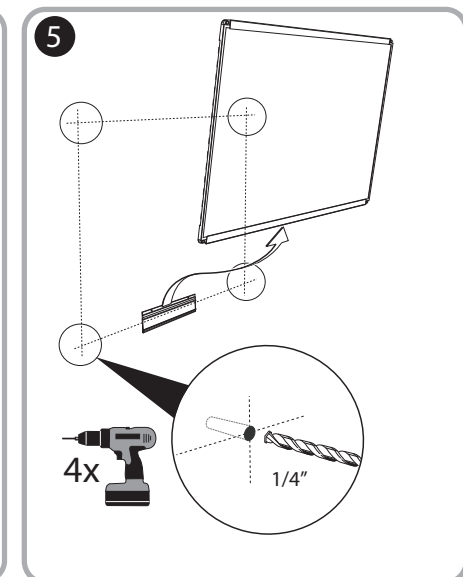

Prestige® 2 DuraMax® Porcelain

MyBinding.com
5500 NE Moore Court
Hillsboro, OR 97124
Toll Free: 1-800-944-4573
Local: 503-640-5920