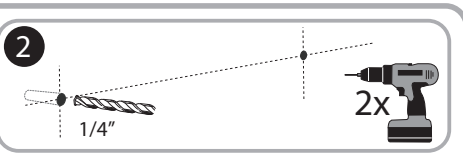

Prestige® 2 DuraMax® Porcelain

MyBinding.com
5500 NE Moore Court
Hillsboro, OR 97124
Toll Free: 1-800-944-4573
Local: 503-640-5920