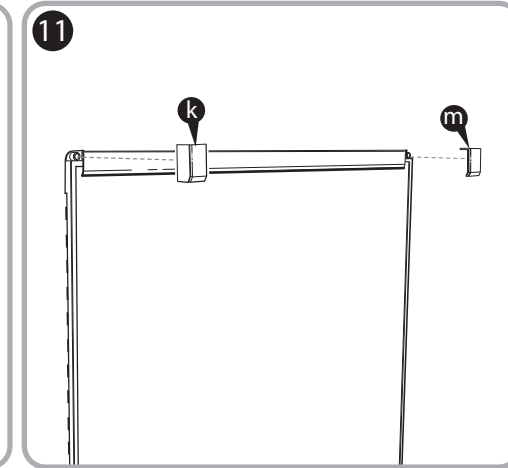

Prestige® 2 DuraMax® Porcelain

MyBinding.com
5500 NE Moore Court
Hillsboro, OR 97124
Toll Free: 1-800-944-4573
Local: 503-640-5920