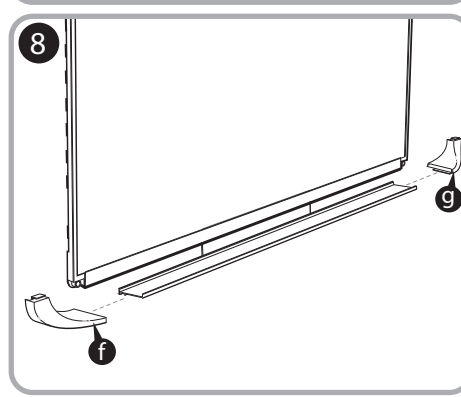

Prestige® 2 DuraMax® Porcelain

MyBinding.com
5500 NE Moore Court
Hillsboro, OR 97124
Toll Free: 1-800-944-4573
Local: 503-640-5920