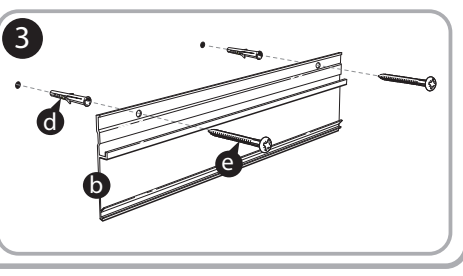

Prestige® 2 DuraMax® Porcelain

MyBinding.com
5500 NE Moore Court
Hillsboro, OR 97124
Toll Free: 1-800-944-4573
Local: 503-640-5920