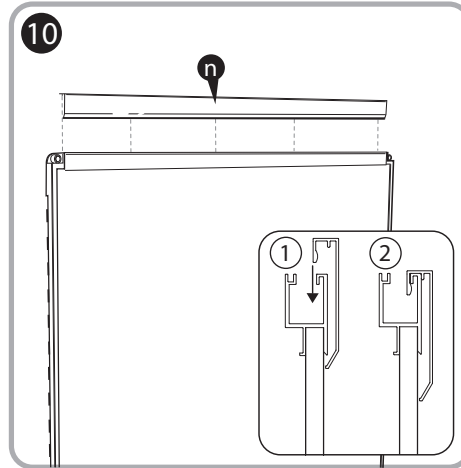

Prestige® 2 DuraMax® Porcelain

MyBinding.com
5500 NE Moore Court
Hillsboro, OR 97124
Toll Free: 1-800-944-4573
Local: 503-640-5920