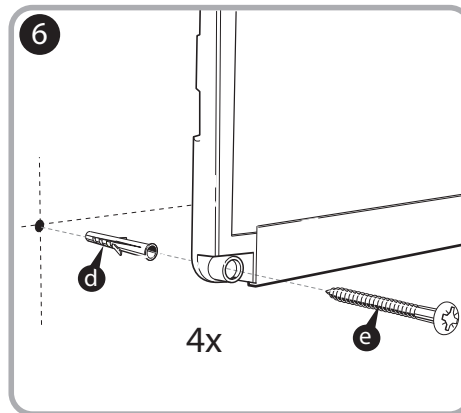

Prestige® 2 DuraMax® Porcelain

MyBinding.com
5500 NE Moore Court
Hillsboro, OR 97124
Toll Free: 1-800-944-4573
Local: 503-640-5920