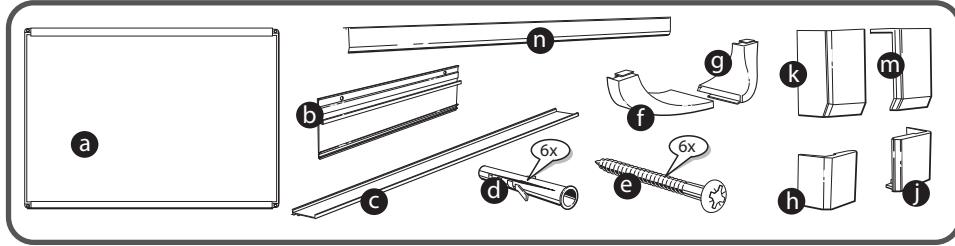

Prestige® 2 DuraMax® Porcelain

MyBinding.com
5500 NE Moore Court
Hillsboro, OR 97124
Toll Free: 1-800-944-4573
Local: 503-640-5920