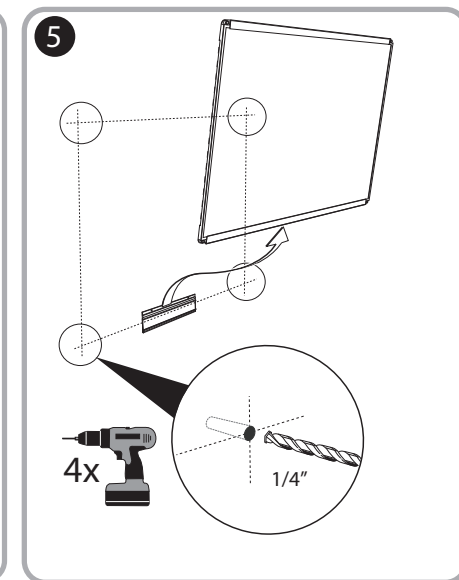

Prestige® 2 DuraMax® Porcelain

MyBinding.com
5500 NE Moore Court
Hillsboro, OR 97124
Toll Free: 1-800-944-4573
Local: 503-640-5920