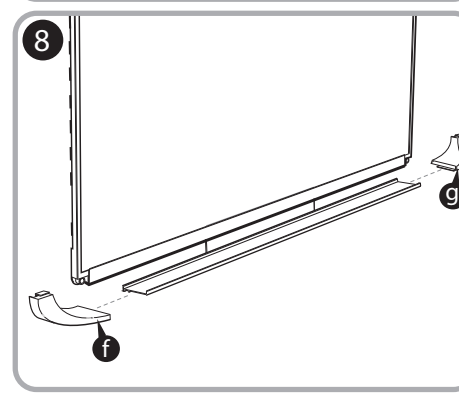

Prestige® 2 DuraMax® Porcelain

MyBinding.com
5500 NE Moore Court
Hillsboro, OR 97124
Toll Free: 1-800-944-4573
Local: 503-640-5920