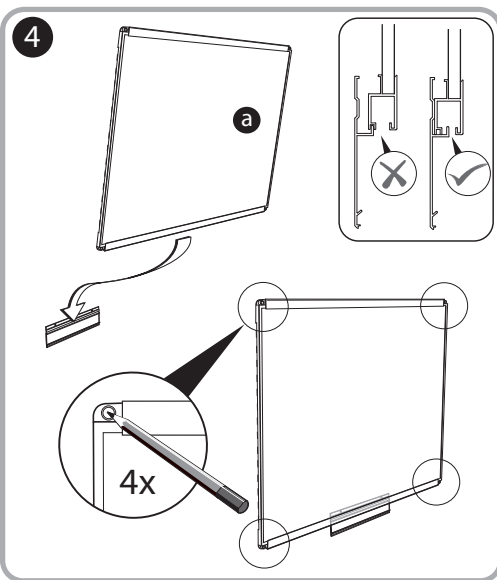

Prestige® 2 DuraMax® Porcelain

MyBinding.com
5500 NE Moore Court
Hillsboro, OR 97124
Toll Free: 1-800-944-4573
Local: 503-640-5920