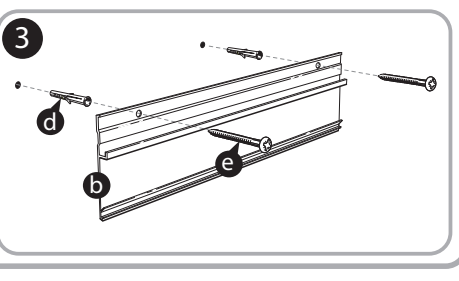

Prestige® 2 DuraMax® Porcelain

MyBinding.com
5500 NE Moore Court
Hillsboro, OR 97124
Toll Free: 1-800-944-4573
Local: 503-640-5920