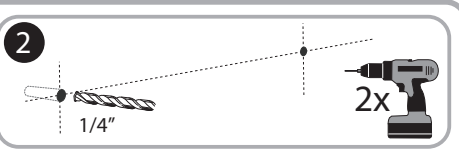

Prestige® 2 DuraMax® Porcelain

MyBinding.com
5500 NE Moore Court
Hillsboro, OR 97124
Toll Free: 1-800-944-4573
Local: 503-640-5920