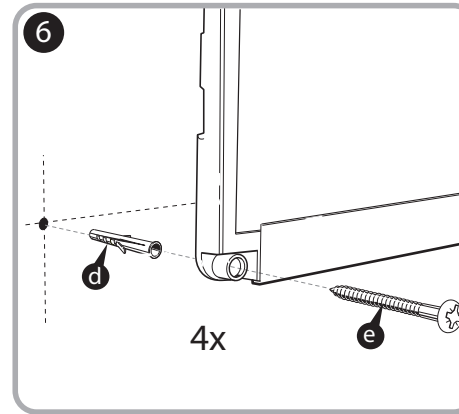

Prestige® 2 DuraMax® Porcelain

MyBinding.com
5500 NE Moore Court
Hillsboro, OR 97124
Toll Free: 1-800-944-4573
Local: 503-640-5920