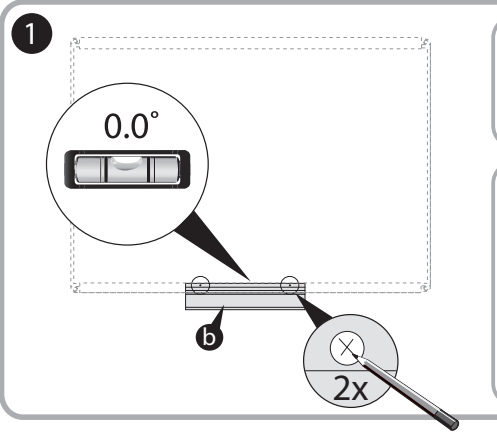

Prestige® 2 DuraMax® Porcelain

MyBinding.com
5500 NE Moore Court
Hillsboro, OR 97124
Toll Free: 1-800-944-4573
Local: 503-640-5920