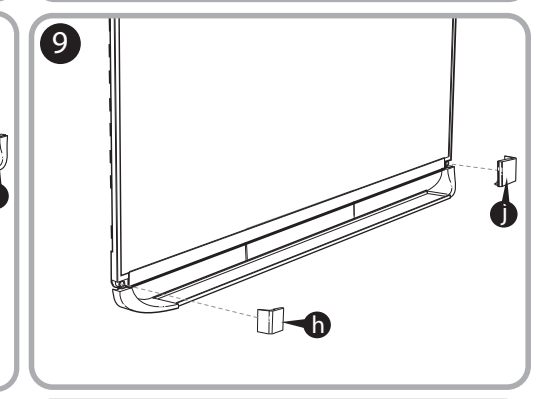

Prestige® 2 DuraMax® Porcelain

MyBinding.com
5500 NE Moore Court
Hillsboro, OR 97124
Toll Free: 1-800-944-4573
Local: 503-640-5920