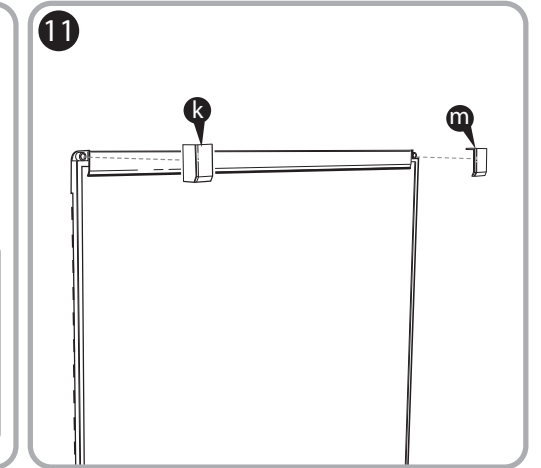

Prestige® 2 DuraMax® Porcelain

MyBinding.com
5500 NE Moore Court
Hillsboro, OR 97124
Toll Free: 1-800-944-4573
Local: 503-640-5920