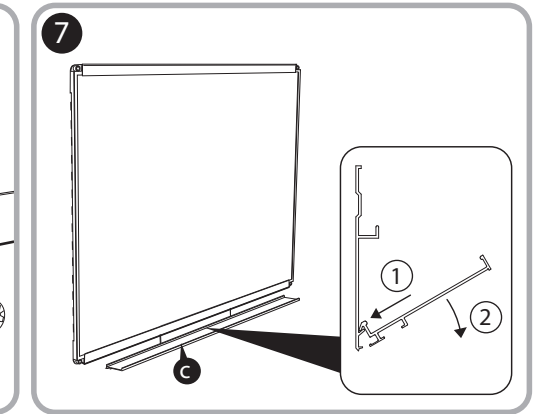

Prestige® 2 DuraMax® Porcelain

MyBinding.com
5500 NE Moore Court
Hillsboro, OR 97124
Toll Free: 1-800-944-4573
Local: 503-640-5920