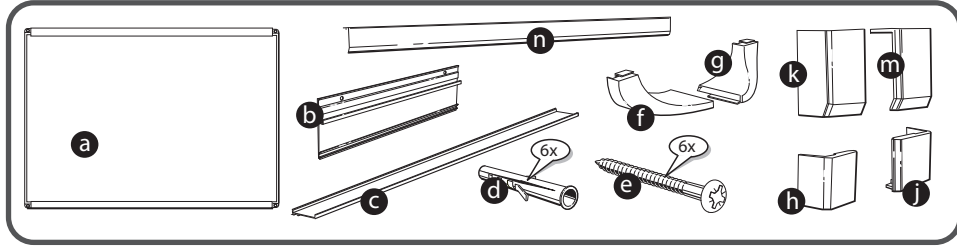

Prestige® 2 DuraMax® Porcelain

MyBinding.com
5500 NE Moore Court
Hillsboro, OR 97124
Toll Free: 1-800-944-4573
Local: 503-640-5920