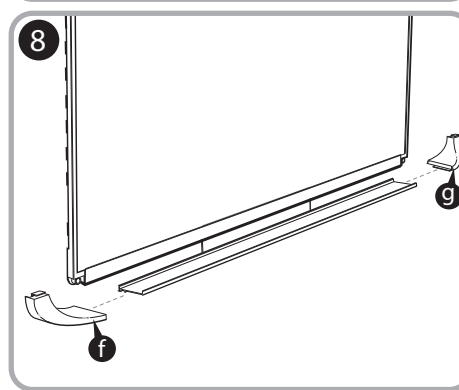

Prestige® 2 DuraMax® Porcelain

MyBinding.com
5500 NE Moore Court
Hillsboro, OR 97124
Toll Free: 1-800-944-4573
Local: 503-640-5920