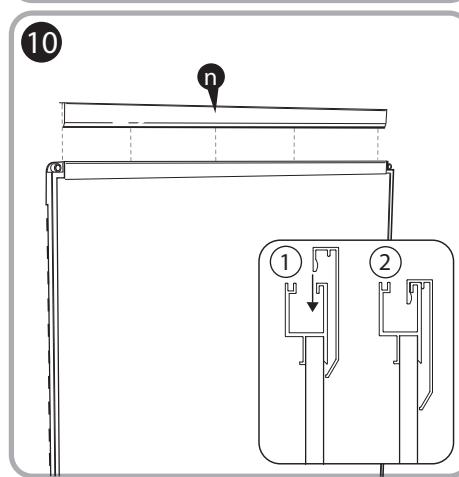

Prestige® 2 DuraMax® Porcelain

MyBinding.com
5500 NE Moore Court
Hillsboro, OR 97124
Toll Free: 1-800-944-4573
Local: 503-640-5920