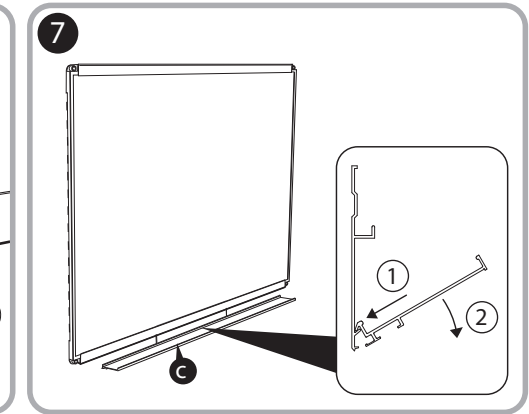

Prestige® 2 DuraMax® Porcelain

MyBinding.com
5500 NE Moore Court
Hillsboro, OR 97124
Toll Free: 1-800-944-4573
Local: 503-640-5920