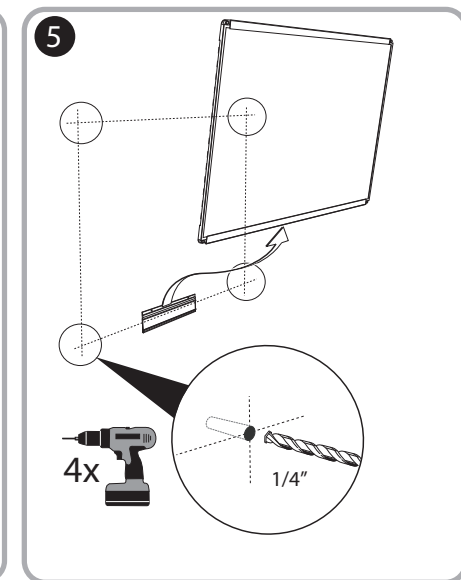

Prestige® 2 DuraMax® Porcelain

MyBinding.com
5500 NE Moore Court
Hillsboro, OR 97124
Toll Free: 1-800-944-4573
Local: 503-640-5920