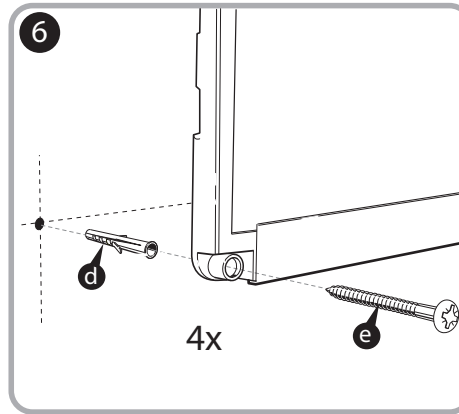

Prestige® 2 DuraMax® Porcelain

MyBinding.com
5500 NE Moore Court
Hillsboro, OR 97124
Toll Free: 1-800-944-4573
Local: 503-640-5920