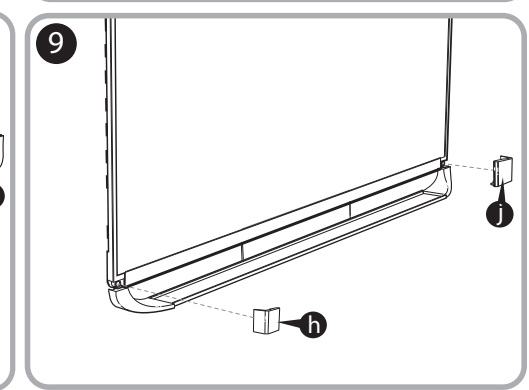

Prestige® 2 DuraMax® Porcelain

MyBinding.com
5500 NE Moore Court
Hillsboro, OR 97124
Toll Free: 1-800-944-4573
Local: 503-640-5920