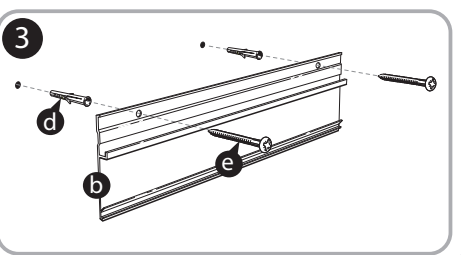

Prestige® 2 DuraMax® Porcelain

MyBinding.com
5500 NE Moore Court
Hillsboro, OR 97124
Toll Free: 1-800-944-4573
Local: 503-640-5920