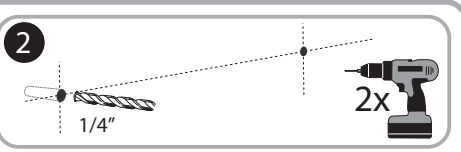

Prestige® 2 DuraMax® Porcelain

MyBinding.com
5500 NE Moore Court
Hillsboro, OR 97124
Toll Free: 1-800-944-4573
Local: 503-640-5920