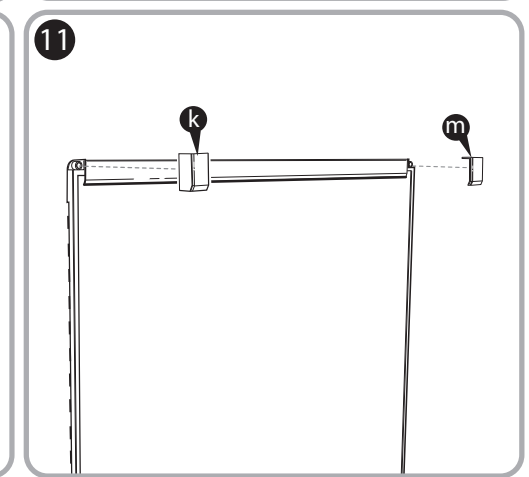

Prestige® 2 DuraMax® Porcelain

MyBinding.com
5500 NE Moore Court
Hillsboro, OR 97124
Toll Free: 1-800-944-4573
Local: 503-640-5920