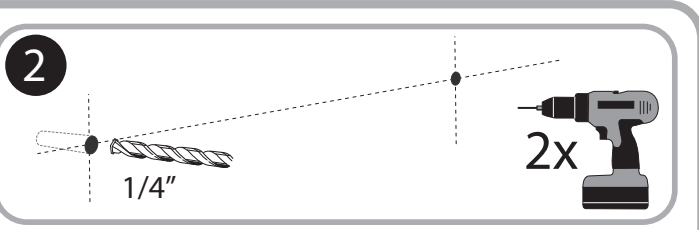

Prestige®2 Total Erase®

MyBinding.com
5500 NE Moore Court
Hillsboro, OR 97124
Toll Free: 1-800-944-4573
Local: 503-640-5920