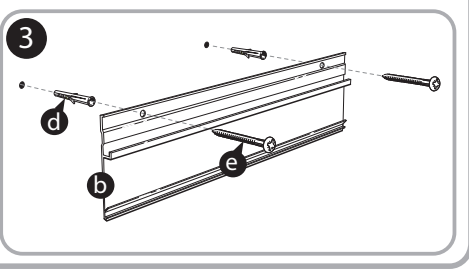

Prestige® 2 Total Erase®

MyBinding.com
5500 NE Moore Court
Hillsboro, OR 97124
Toll Free: 1-800-944-4573
Local: 503-640-5920