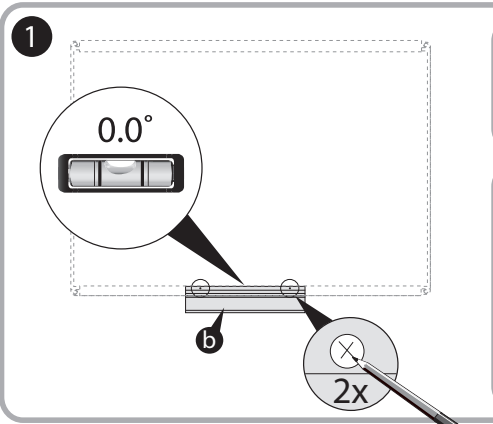

Prestige® 2 Total Erase®

MyBinding.com
5500 NE Moore Court
Hillsboro, OR 97124
Toll Free: 1-800-944-4573
Local: 503-640-5920