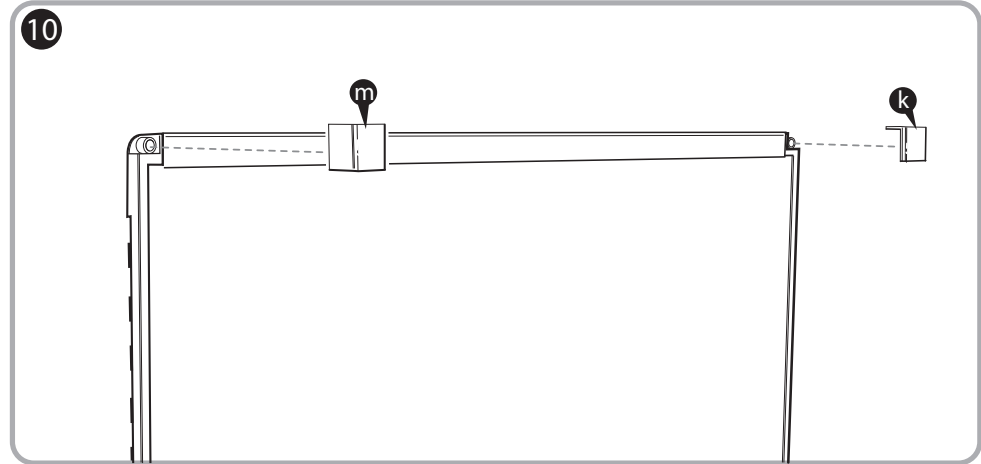

Prestige® 2 Total Erase®

MyBinding.com
5500 NE Moore Court
Hillsboro, OR 97124
Toll Free: 1-800-944-4573
Local: 503-640-5920