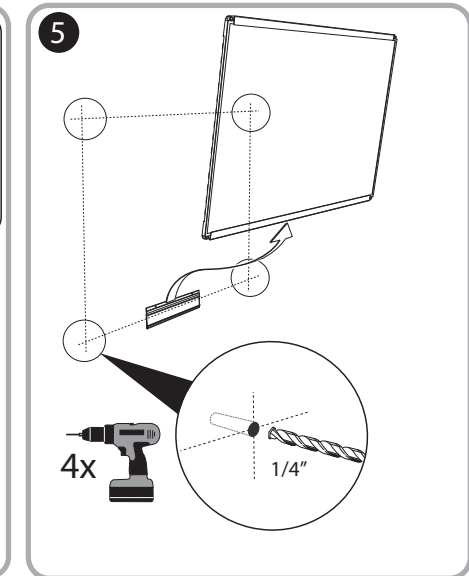

Prestige® 2 Total Erase®

MyBinding.com
5500 NE Moore Court
Hillsboro, OR 97124
Toll Free: 1-800-944-4573
Local: 503-640-5920