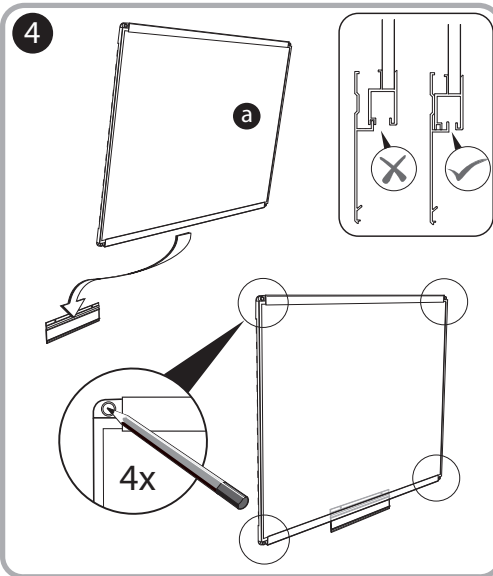

Prestige® 2 Total Erase®

MyBinding.com
5500 NE Moore Court
Hillsboro, OR 97124
Toll Free: 1-800-944-4573
Local: 503-640-5920