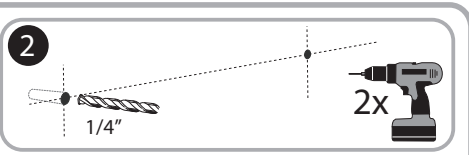

Prestige® 2 Total Erase®

MyBinding.com
5500 NE Moore Court
Hillsboro, OR 97124
Toll Free: 1-800-944-4573
Local: 503-640-5920