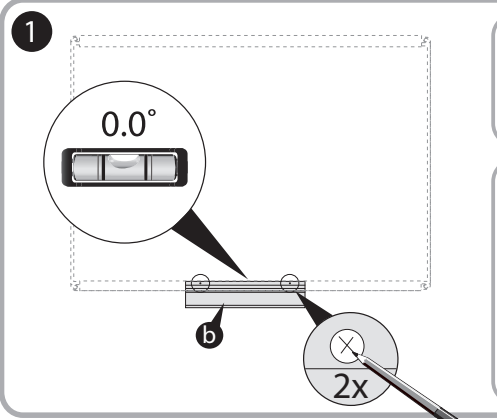

Prestige® 2 Magnetic Total Erase®

MyBinding.com
5500 NE Moore Court
Hillsboro, OR 97124
Toll Free: 1-800-944-4573
Local: 503-640-5920