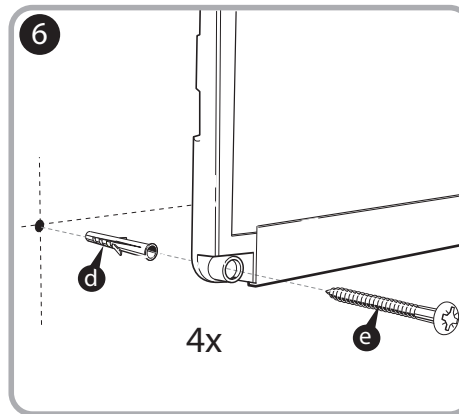

Prestige® 2 Magnetic Total Erase®

MyBinding.com
5500 NE Moore Court
Hillsboro, OR 97124
Toll Free: 1-800-944-4573
Local: 503-640-5920