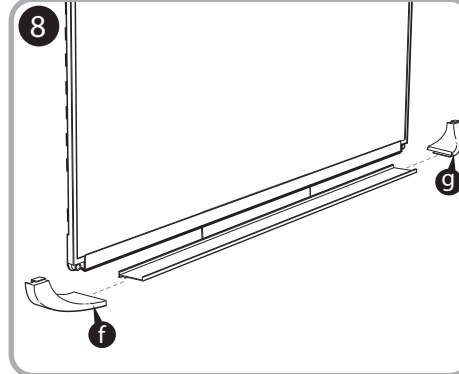

Prestige® 2 Magnetic Total Erase®

MyBinding.com
5500 NE Moore Court
Hillsboro, OR 97124
Toll Free: 1-800-944-4573
Local: 503-640-5920