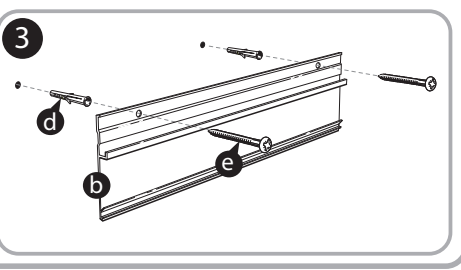

Prestige® 2 Magnetic Total Erase®

MyBinding.com
5500 NE Moore Court
Hillsboro, OR 97124
Toll Free: 1-800-944-4573
Local: 503-640-5920