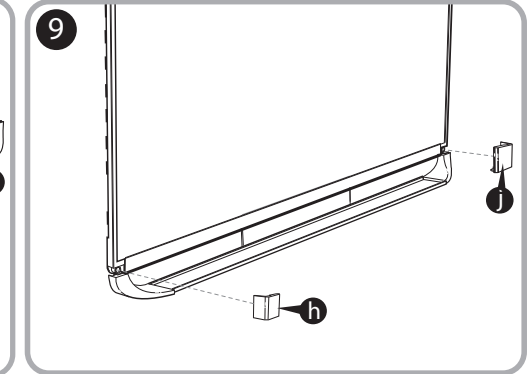

Prestige® 2 Magnetic Total Erase®

MyBinding.com
5500 NE Moore Court
Hillsboro, OR 97124
Toll Free: 1-800-944-4573
Local: 503-640-5920