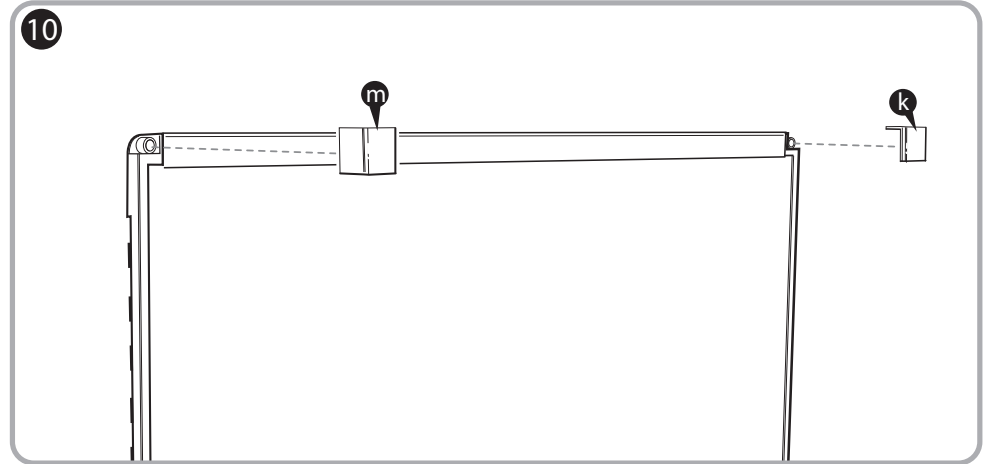

Prestige® 2 Magnetic Total Erase®

MyBinding.com
5500 NE Moore Court
Hillsboro, OR 97124
Toll Free: 1-800-944-4573
Local: 503-640-5920