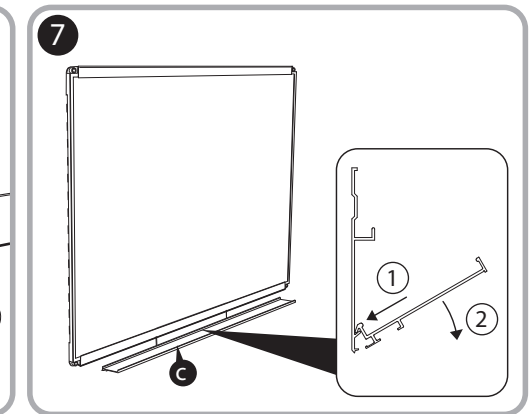

Prestige® 2 Magnetic Total Erase®

MyBinding.com
5500 NE Moore Court
Hillsboro, OR 97124
Toll Free: 1-800-944-4573
Local: 503-640-5920