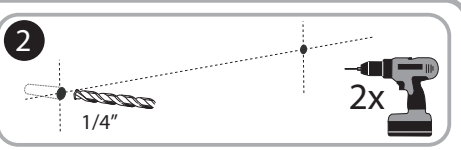

Prestige® 2 Magnetic Total Erase®

MyBinding.com
5500 NE Moore Court
Hillsboro, OR 97124
Toll Free: 1-800-944-4573
Local: 503-640-5920