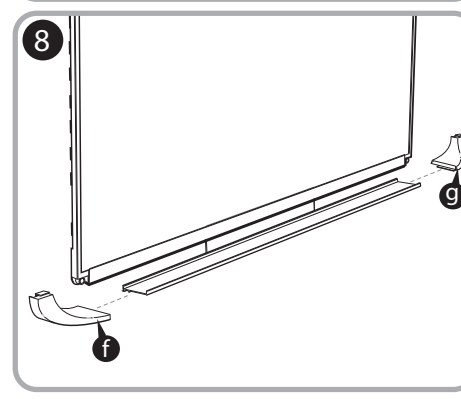

Prestige® 2 Magnetic Total Erase®

MyBinding.com
5500 NE Moore Court
Hillsboro, OR 97124
Toll Free: 1-800-944-4573
Local: 503-640-5920