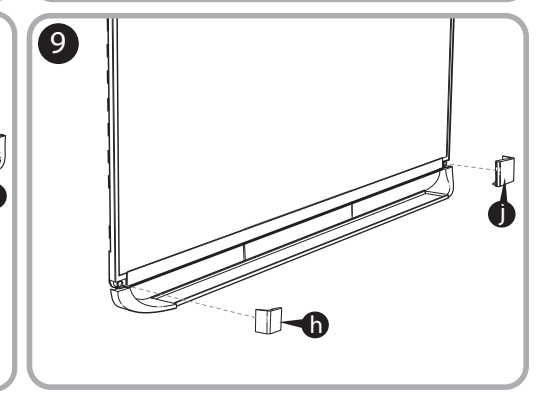

Prestige® 2 Magnetic Total Erase®

MyBinding.com
5500 NE Moore Court
Hillsboro, OR 97124
Toll Free: 1-800-944-4573
Local: 503-640-5920