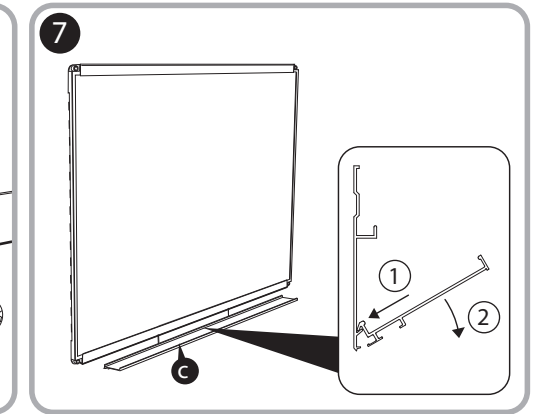

Prestige® 2 Magnetic Total Erase®

MyBinding.com
5500 NE Moore Court
Hillsboro, OR 97124
Toll Free: 1-800-944-4573
Local: 503-640-5920