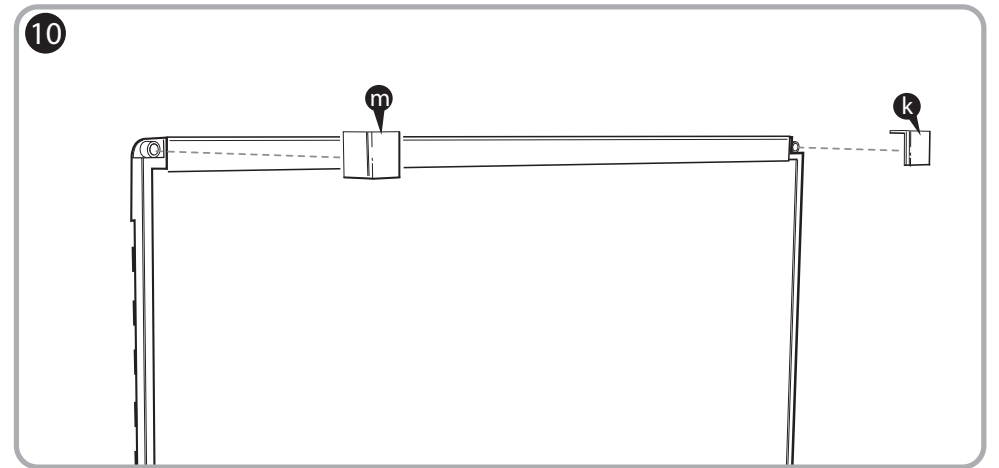

Prestige® 2 Magnetic Total Erase®

MyBinding.com
5500 NE Moore Court
Hillsboro, OR 97124
Toll Free: 1-800-944-4573
Local: 503-640-5920