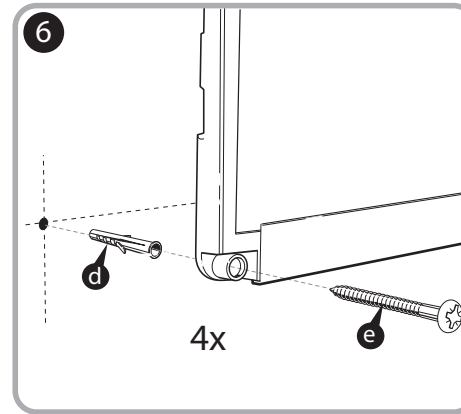

Prestige® 2 Magnetic Total Erase®

MyBinding.com
5500 NE Moore Court
Hillsboro, OR 97124
Toll Free: 1-800-944-4573
Local: 503-640-5920