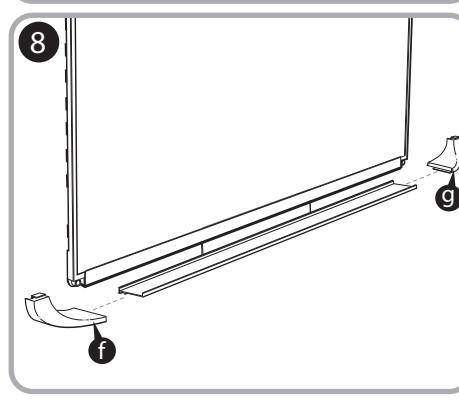

Prestige® 2 Magnetic Total Erase®

MyBinding.com
5500 NE Moore Court
Hillsboro, OR 97124
Toll Free: 1-800-944-4573
Local: 503-640-5920