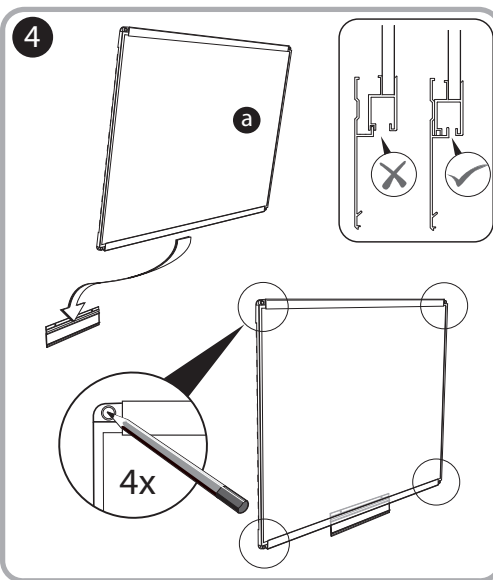

Prestige® 2 Magnetic Total Erase®

MyBinding.com
5500 NE Moore Court
Hillsboro, OR 97124
Toll Free: 1-800-944-4573
Local: 503-640-5920