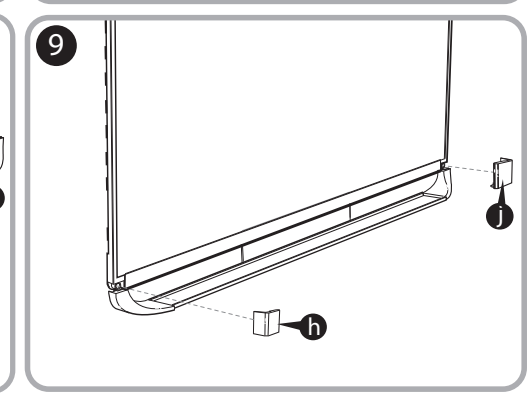

Prestige® 2 Magnetic Total Erase®

MyBinding.com
5500 NE Moore Court
Hillsboro, OR 97124
Toll Free: 1-800-944-4573
Local: 503-640-5920