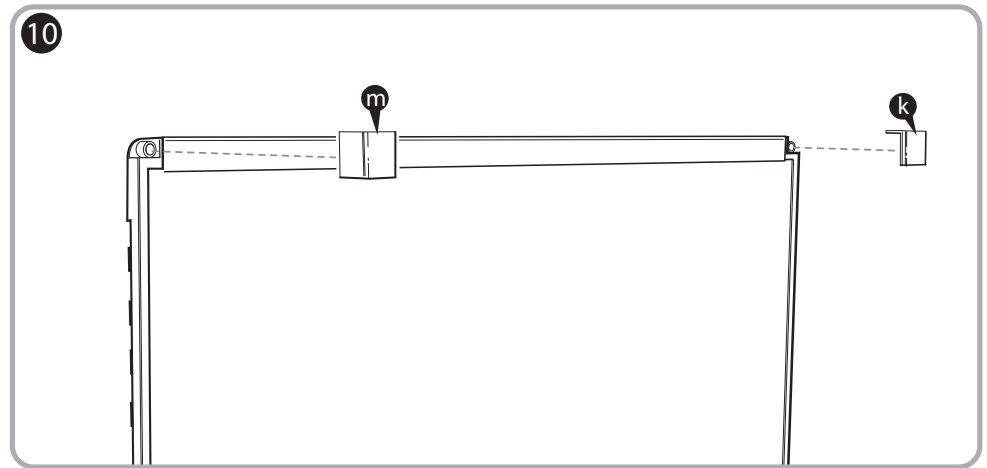

Prestige® 2 Magnetic Total Erase®

MyBinding.com
5500 NE Moore Court
Hillsboro, OR 97124
Toll Free: 1-800-944-4573
Local: 503-640-5920