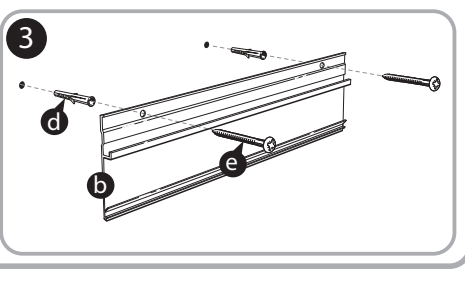

Prestige® 2 Magnetic Total Erase®

MyBinding.com
5500 NE Moore Court
Hillsboro, OR 97124
Toll Free: 1-800-944-4573
Local: 503-640-5920