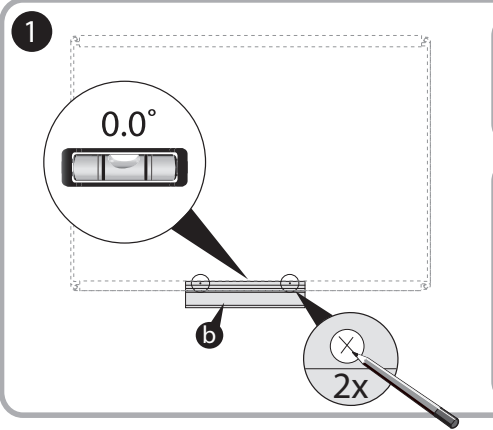

Prestige® 2 Magnetic Total Erase®

MyBinding.com
5500 NE Moore Court
Hillsboro, OR 97124
Toll Free: 1-800-944-4573
Local: 503-640-5920