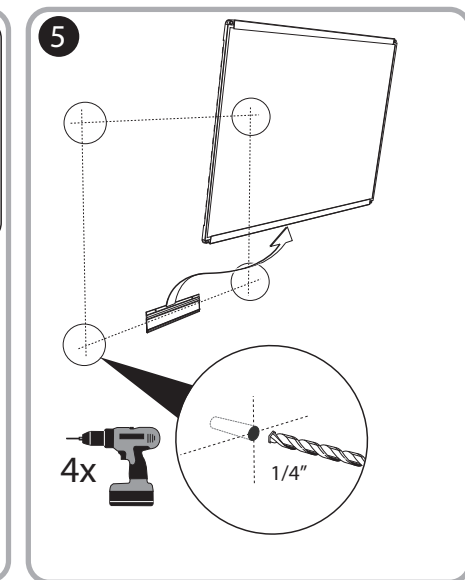

Prestige® 2 Magnetic Total Erase®

MyBinding.com
5500 NE Moore Court
Hillsboro, OR 97124
Toll Free: 1-800-944-4573
Local: 503-640-5920