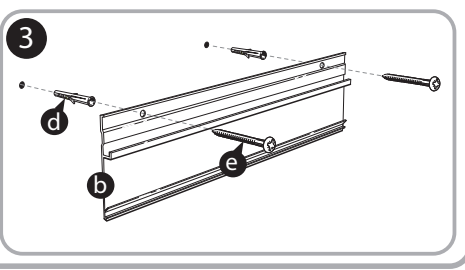

Prestige® 2 Magnetic Total Erase®

MyBinding.com
5500 NE Moore Court
Hillsboro, OR 97124
Toll Free: 1-800-944-4573
Local: 503-640-5920