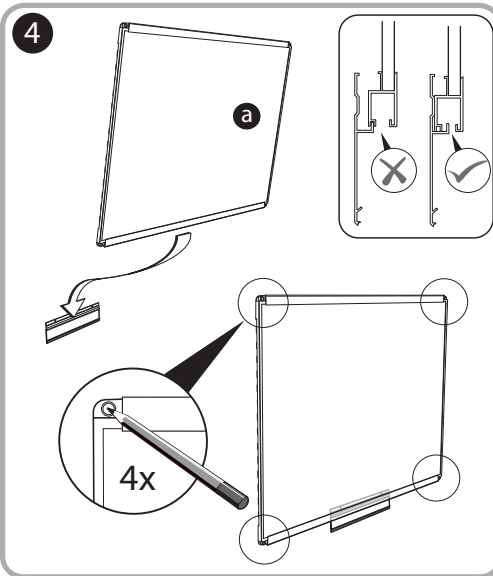

Prestige® 2 Magnetic Total Erase®

MyBinding.com
5500 NE Moore Court
Hillsboro, OR 97124
Toll Free: 1-800-944-4573
Local: 503-640-5920