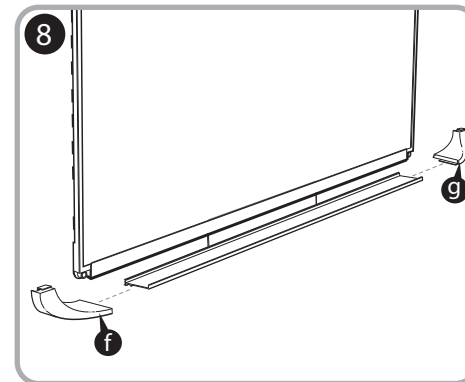

Prestige® 2 Magnetic Total Erase®

MyBinding.com
5500 NE Moore Court
Hillsboro, OR 97124
Toll Free: 1-800-944-4573
Local: 503-640-5920