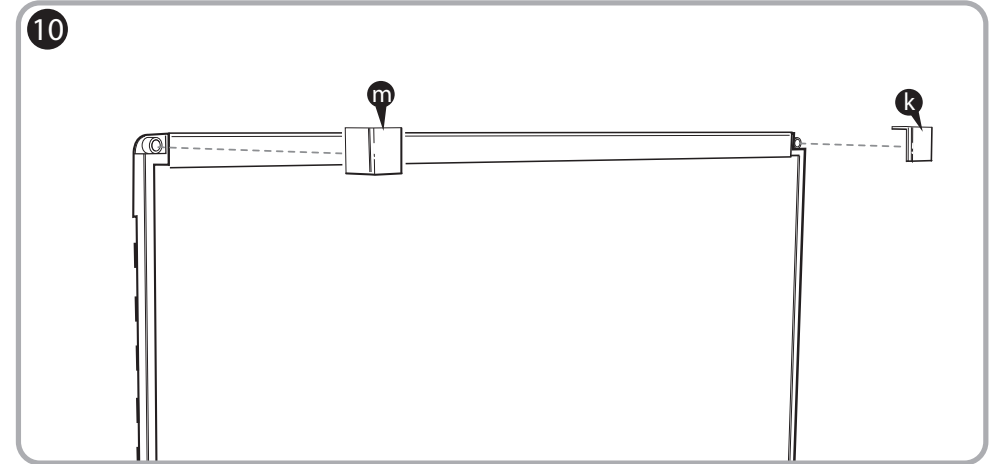

Prestige® 2 Magnetic Total Erase®

MyBinding.com
5500 NE Moore Court
Hillsboro, OR 97124
Toll Free: 1-800-944-4573
Local: 503-640-5920