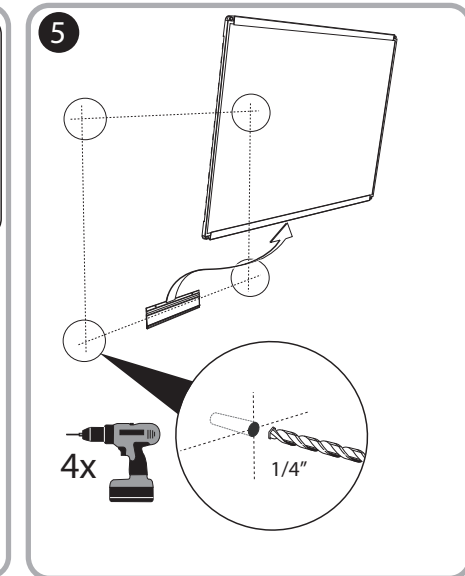

Prestige® 2 Magnetic Total Erase®

MyBinding.com
5500 NE Moore Court
Hillsboro, OR 97124
Toll Free: 1-800-944-4573
Local: 503-640-5920