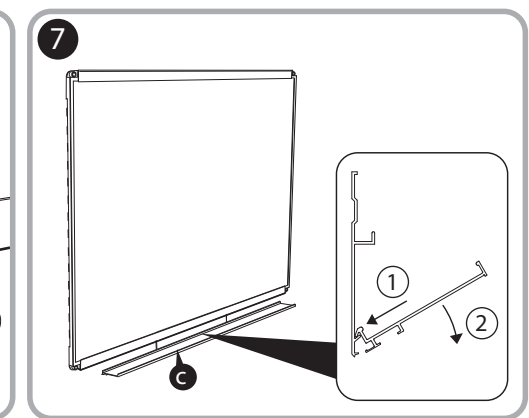

Prestige® 2 Magnetic Total Erase®

MyBinding.com
5500 NE Moore Court
Hillsboro, OR 97124
Toll Free: 1-800-944-4573
Local: 503-640-5920