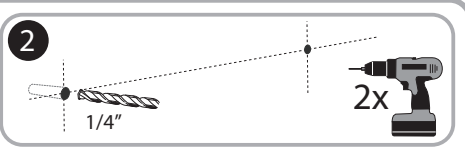

Prestige® 2 Magnetic Total Erase®

MyBinding.com
5500 NE Moore Court
Hillsboro, OR 97124
Toll Free: 1-800-944-4573
Local: 503-640-5920