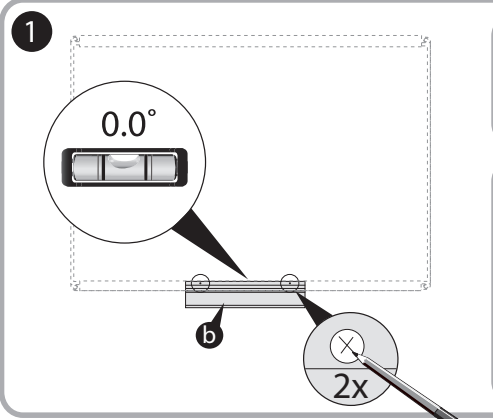

Prestige® 2 Magnetic Total Erase®

MyBinding.com
5500 NE Moore Court
Hillsboro, OR 97124
Toll Free: 1-800-944-4573
Local: 503-640-5920