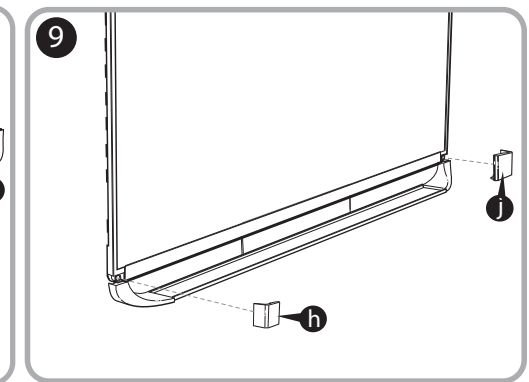

Prestige® 2 Magnetic Total Erase®

MyBinding.com
5500 NE Moore Court
Hillsboro, OR 97124
Toll Free: 1-800-944-4573
Local: 503-640-5920