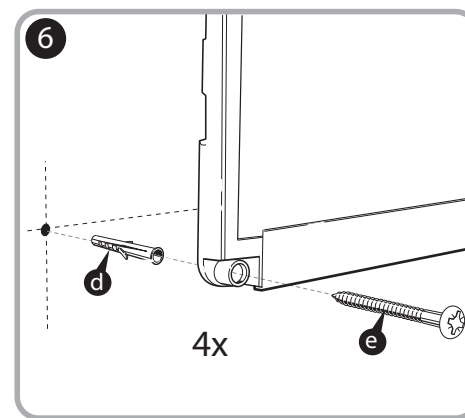

Prestige® 2 Magnetic Total Erase®

MyBinding.com
5500 NE Moore Court
Hillsboro, OR 97124
Toll Free: 1-800-944-4573
Local: 503-640-5920